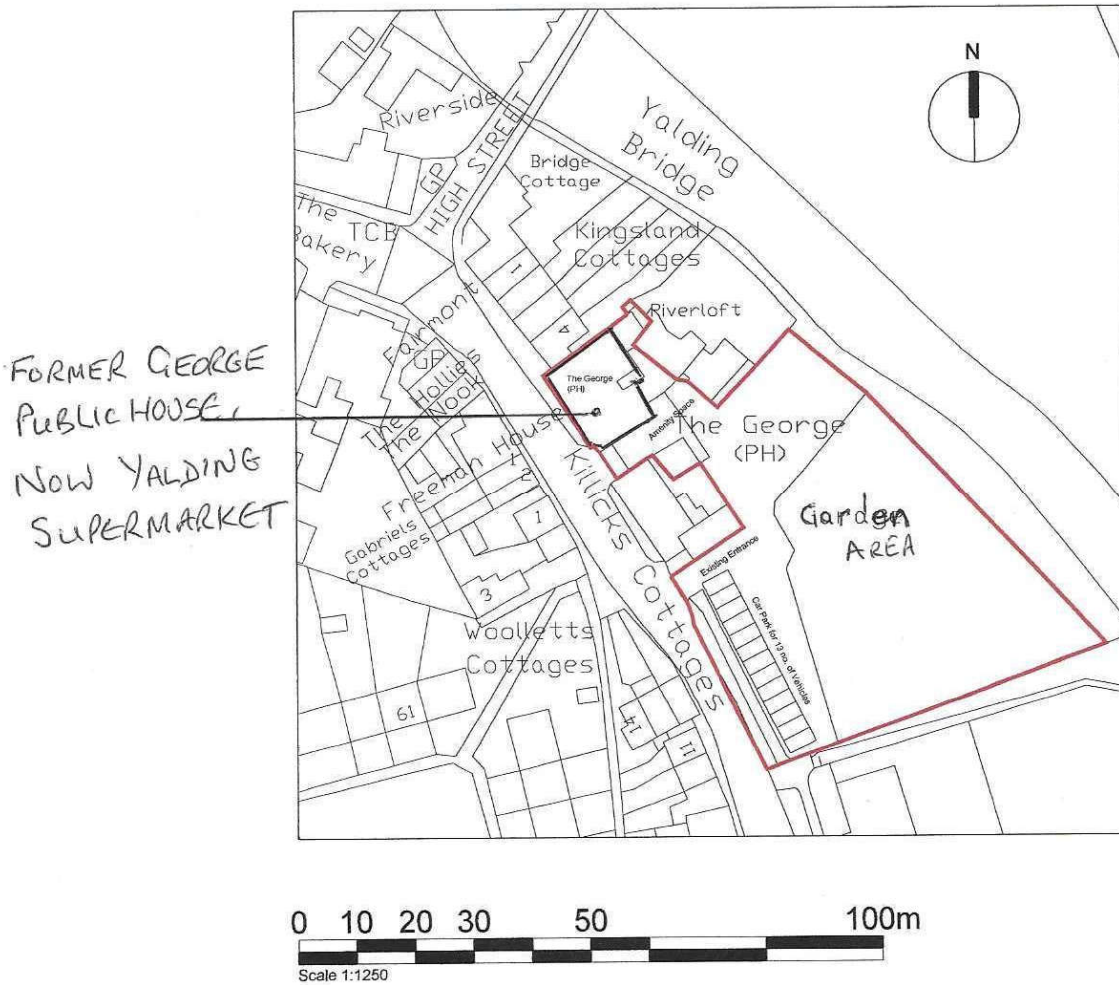

### Site Location Plan Scale 1:1250 @ A4

RED outline indicates the site belonging to YALDING SUPERMARKET, FORMERLY THE GEORGE P.H.