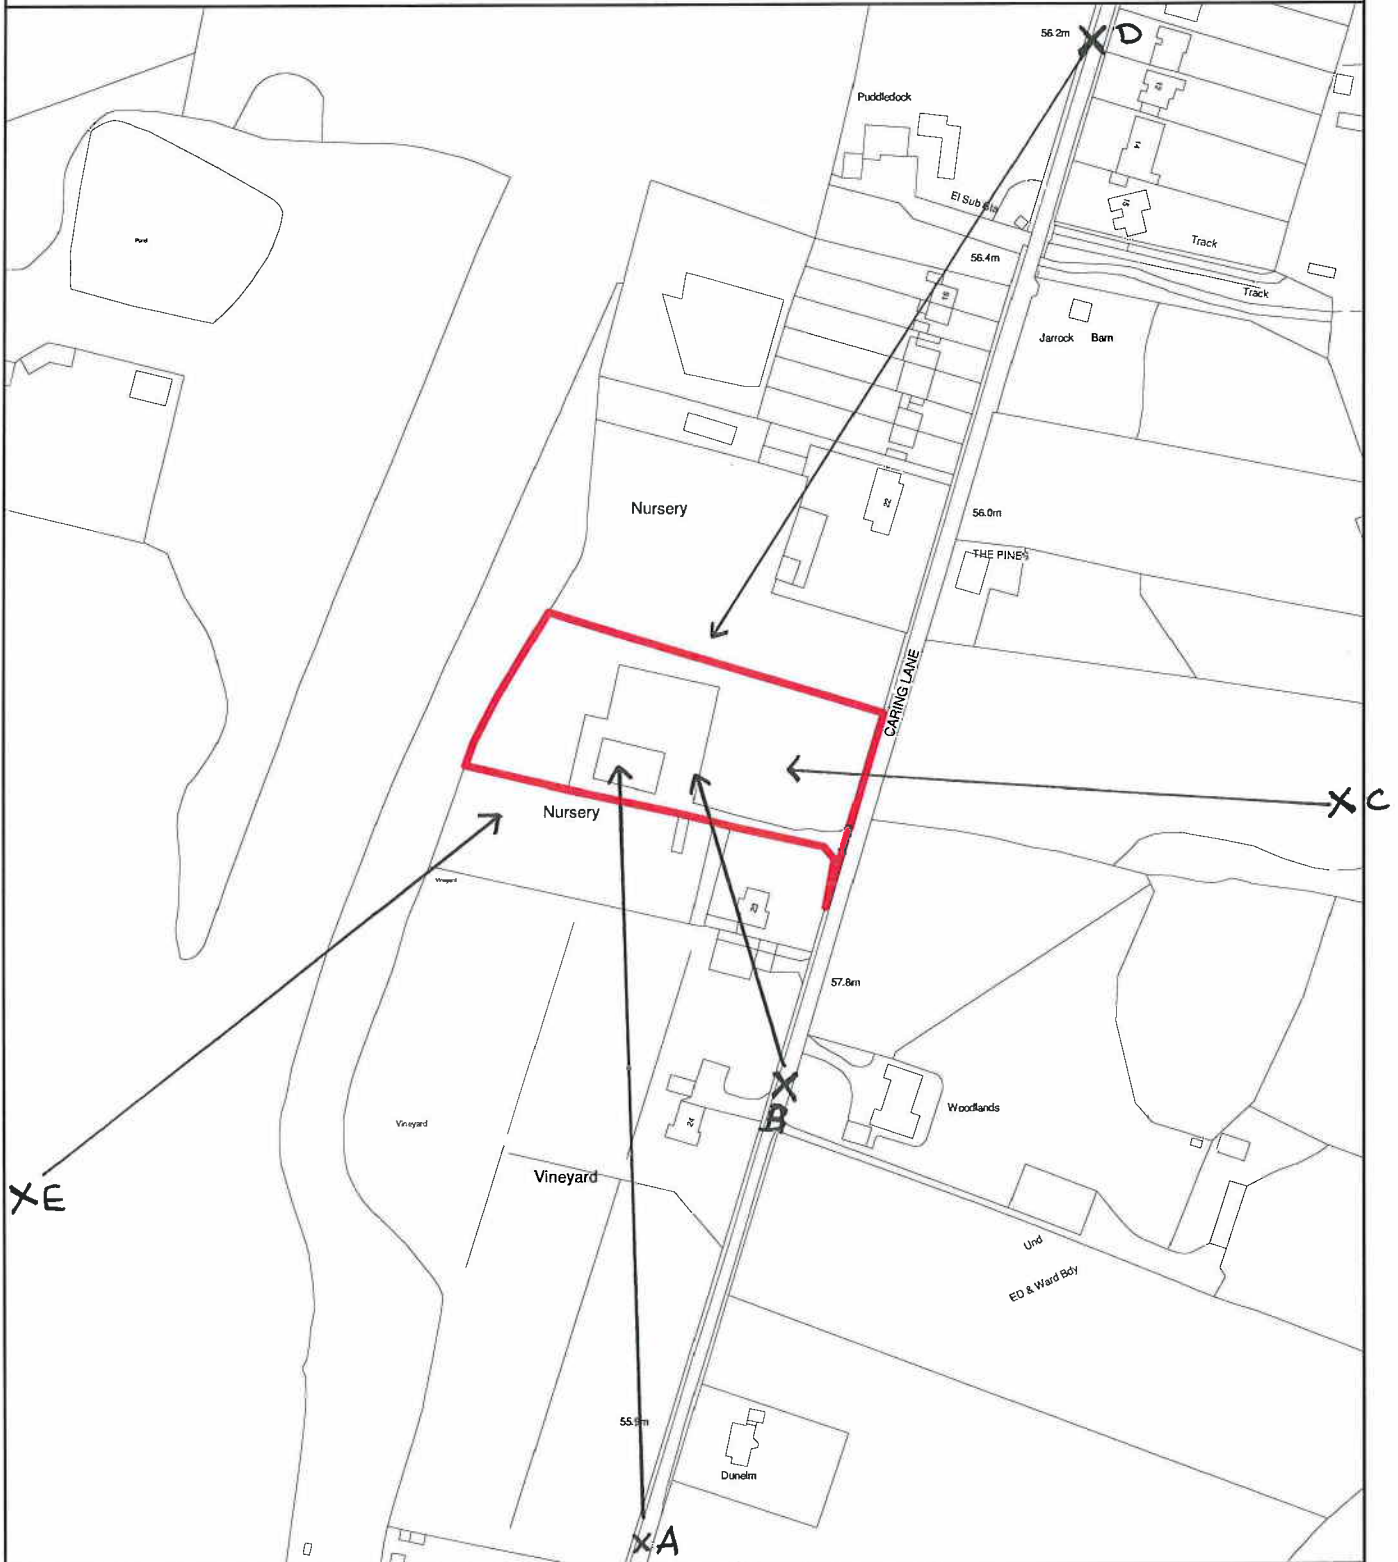

THE MAIDSTONE BOROUGH COUNCIL

PLANNING APPLICATION NUMBER: MA/10/0140

GRID REF: TQ8154

**CORBIN BUSINESS PARK,
CARING LANE, BEARSTED.**

This copy has been produced specifically for Planning and Building Control Purposes only. No further copies may be made. Reproduced from the Ordnance Survey mapping with the permission of the Controller of Her Majesty's Stationary Office ©Crown Copyright. Unauthorised reproduction infringes Crown Copyright and may lead to prosecution or civil proceedings. The Maidstone Borough Council No. 1000019636, 2010. Scale 1:2500

ILLUSTRATIVE ONLY - DO NOT SCALE

Rob Jarman
Head of Development Management