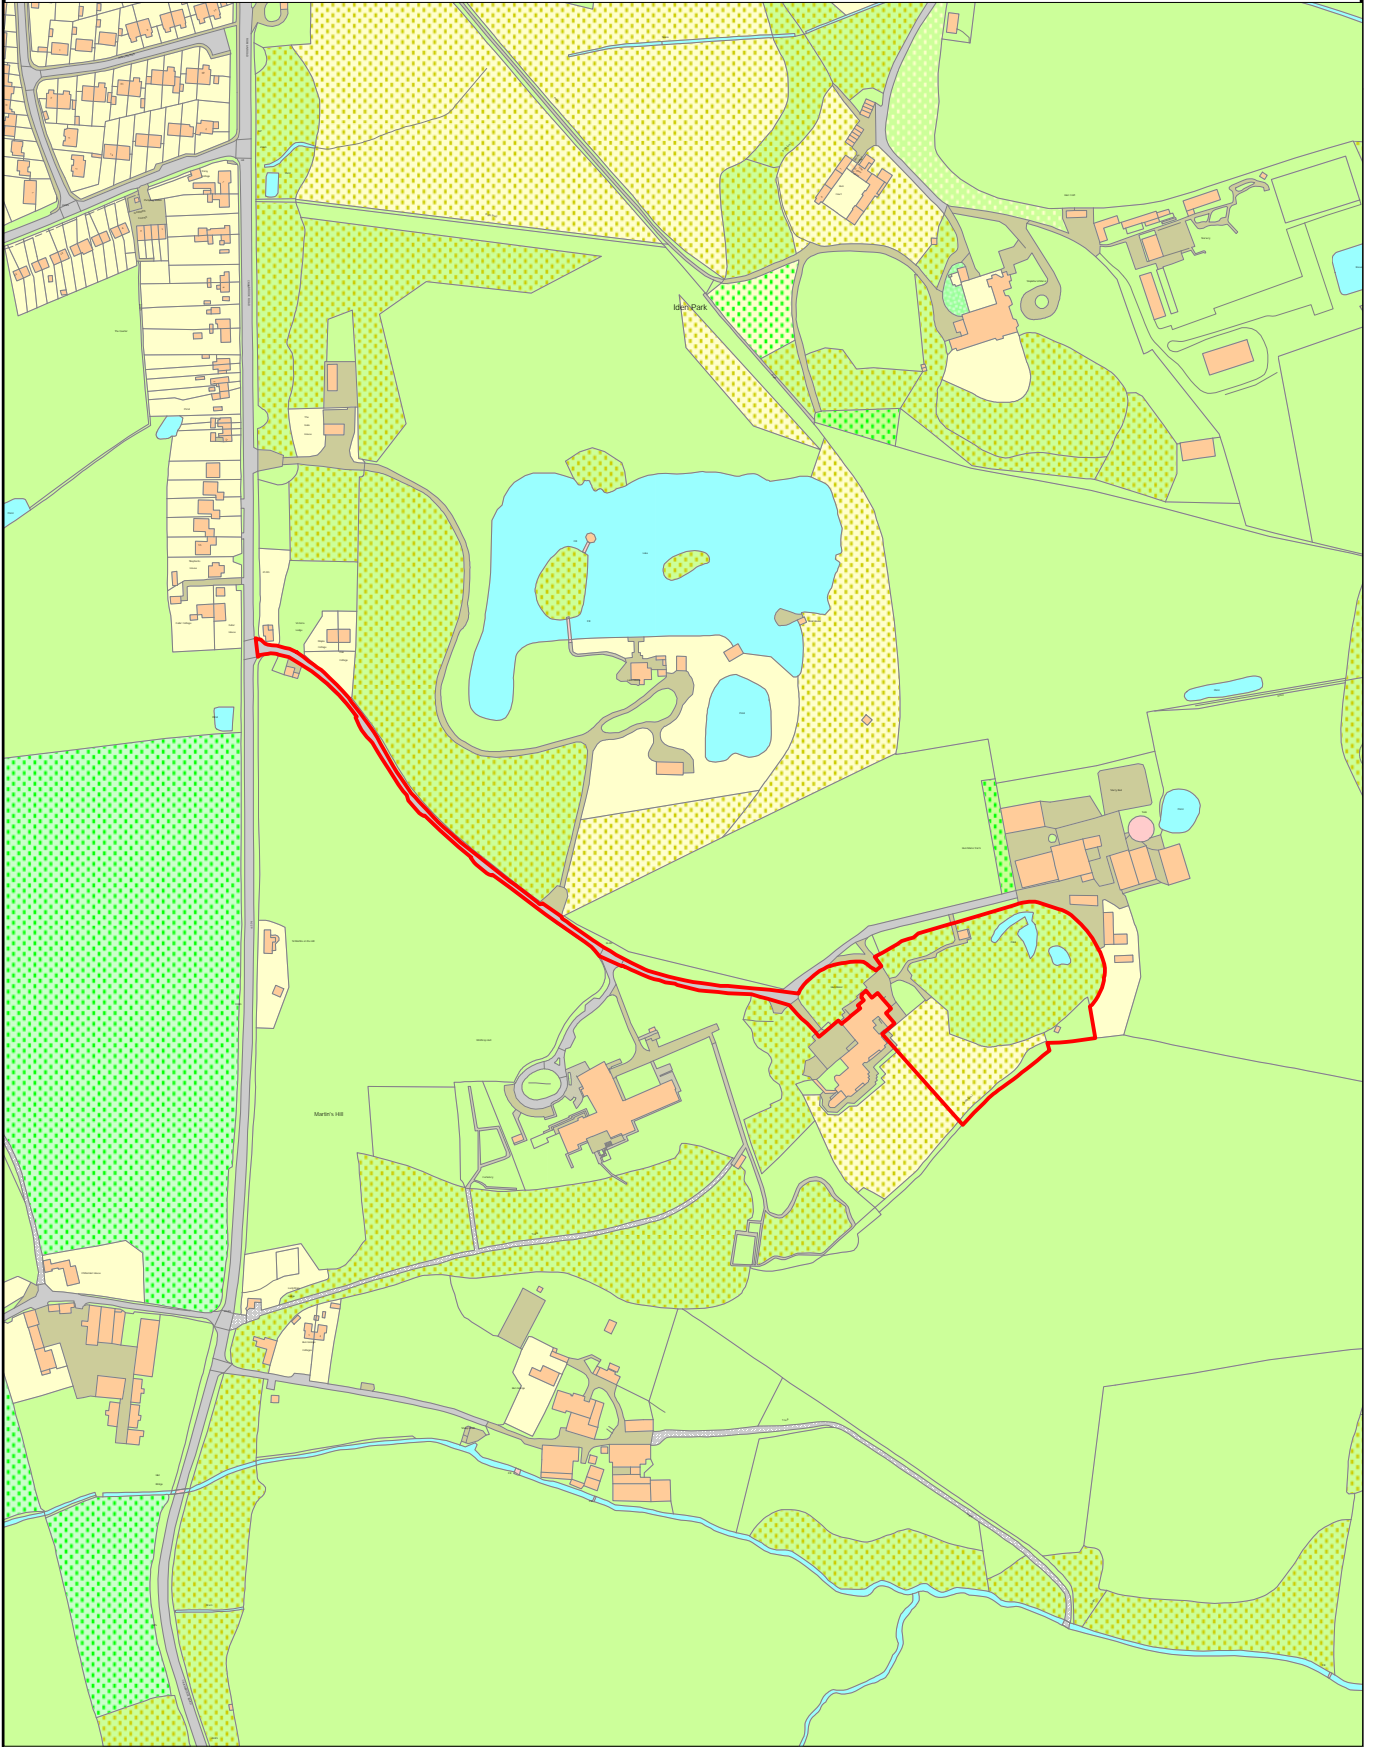

MAIDSTONE BOROUGH COUNCIL

23/505361/FULL

Reproduced from the Ordnance Survey mapping with the permission of the Controller of Her Majesty's Stationery Office © Crown copyright. Unauthorised reproduction infringes Crown copyright and may lead to prosecution or civil proceedings. The Maidstone Borough Council Licence No. AC0000807001 2024. Scale 1:5000

Iden Manor Nursing Home, Cranbrook Road,
Staplehurst, Tonbridge, Kent, TN12 0ER