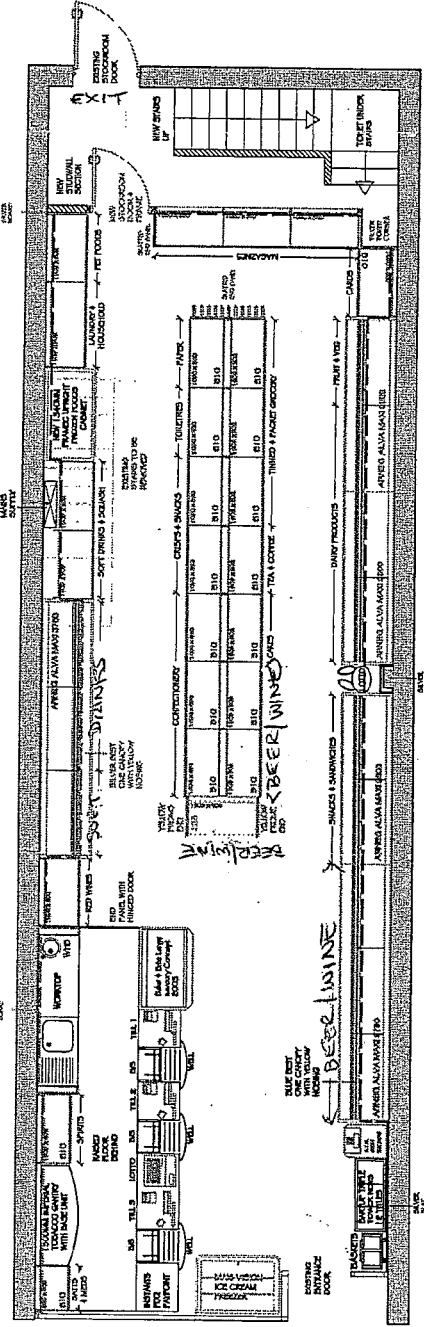

PROPOSED LAYOUT 1:50