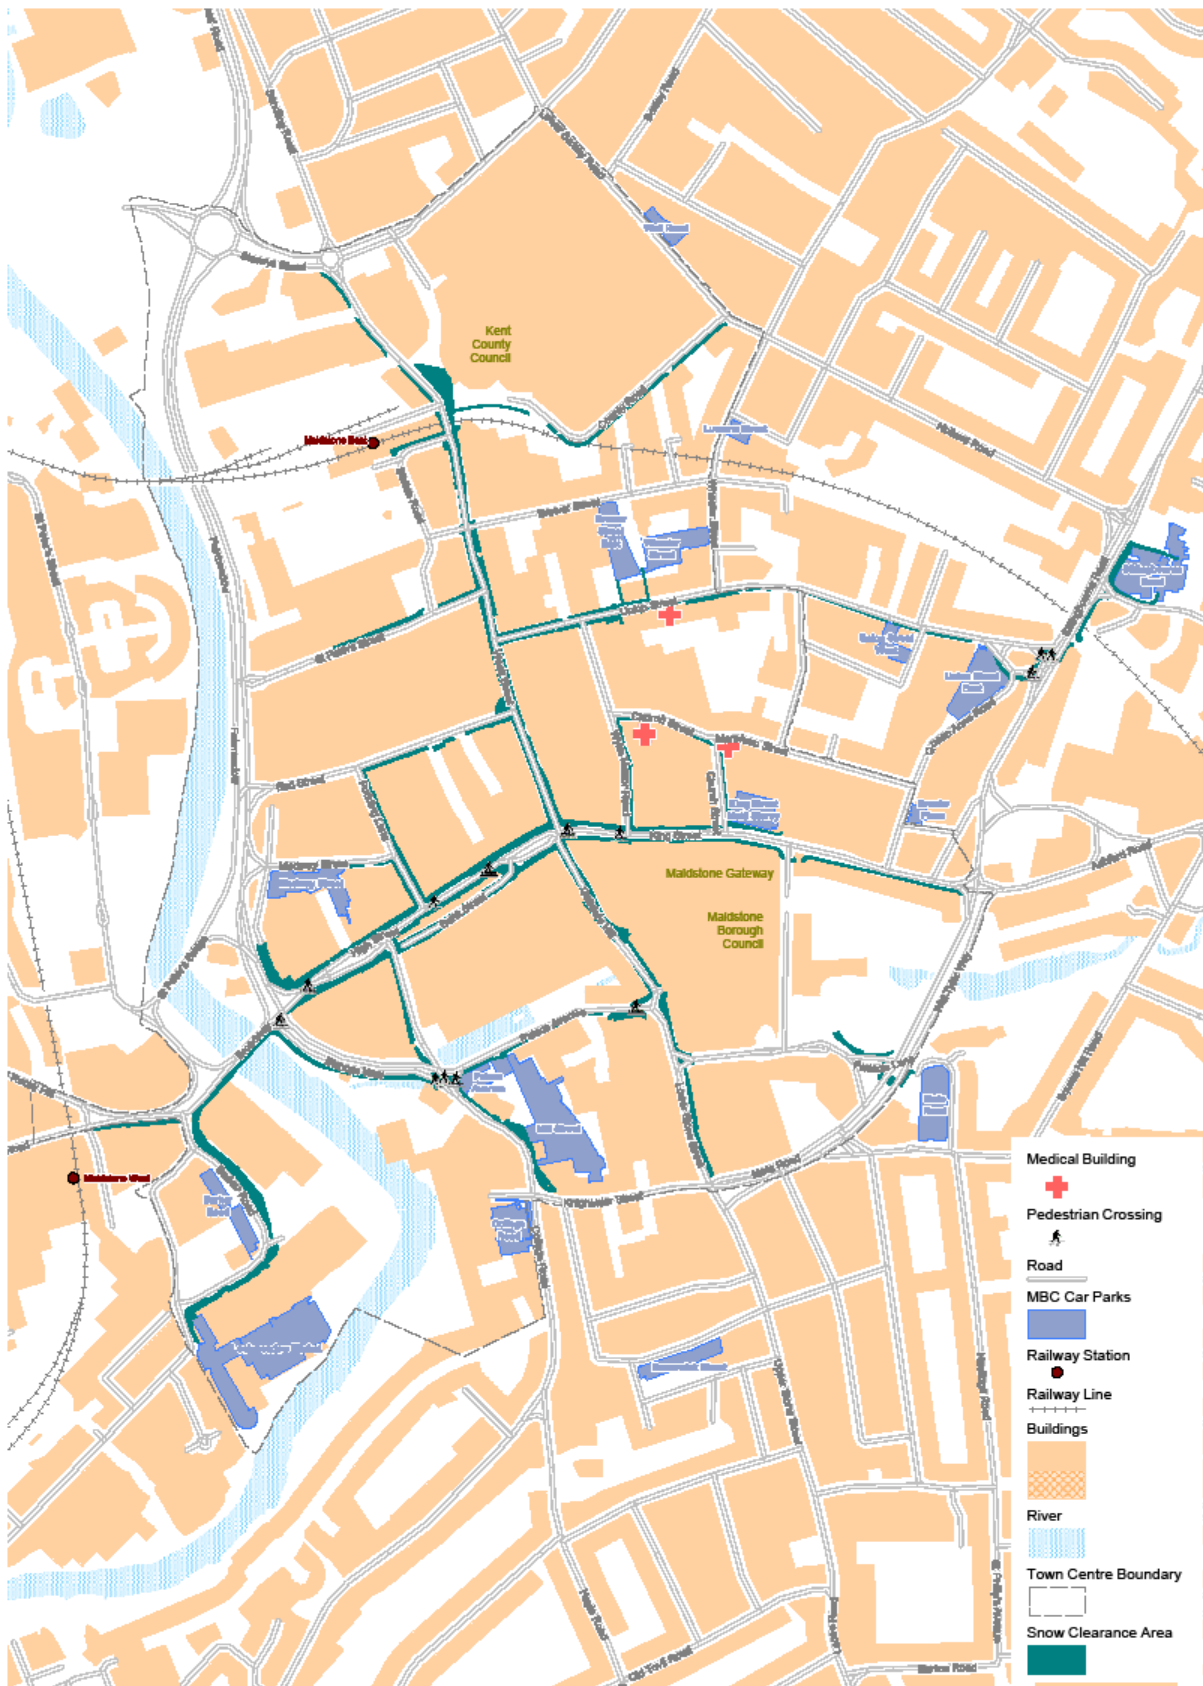

Other Key Areas for Maidstone Area – Clearing Footways / Hand Salting

- **Headcorn – High Street**
- **Staplehurst – High Street**
- **Coxheath – Heath Road**
- **Lenham – Lenham Square**
- **Marden – West End**
- **Harrietsham – West Street**
- **Yalding – High Street**
- **Tovil – Old Tovil Road / Farleigh Hill area**
- **Sutton Road – Shopping area**
- **Parkwood – Footways to shopping area**
- **Allington – KCC footways to Mid Kent shopping centre and Appledore Court**
- **Penenden Heath – Boxley Road / Sandling Lane.**
- **High Level Bridges – Pedestrian Bridges etc**
- **Subways – Maidstone Town Centre**

Downswood - Hand crew to be deployed to hand salt junction areas as per local plans issued at time of emergency.

Snow Clearance Plan Priority List

Maidstone Town Centre

Snow Clearance Plan

Maidstone Town Centre