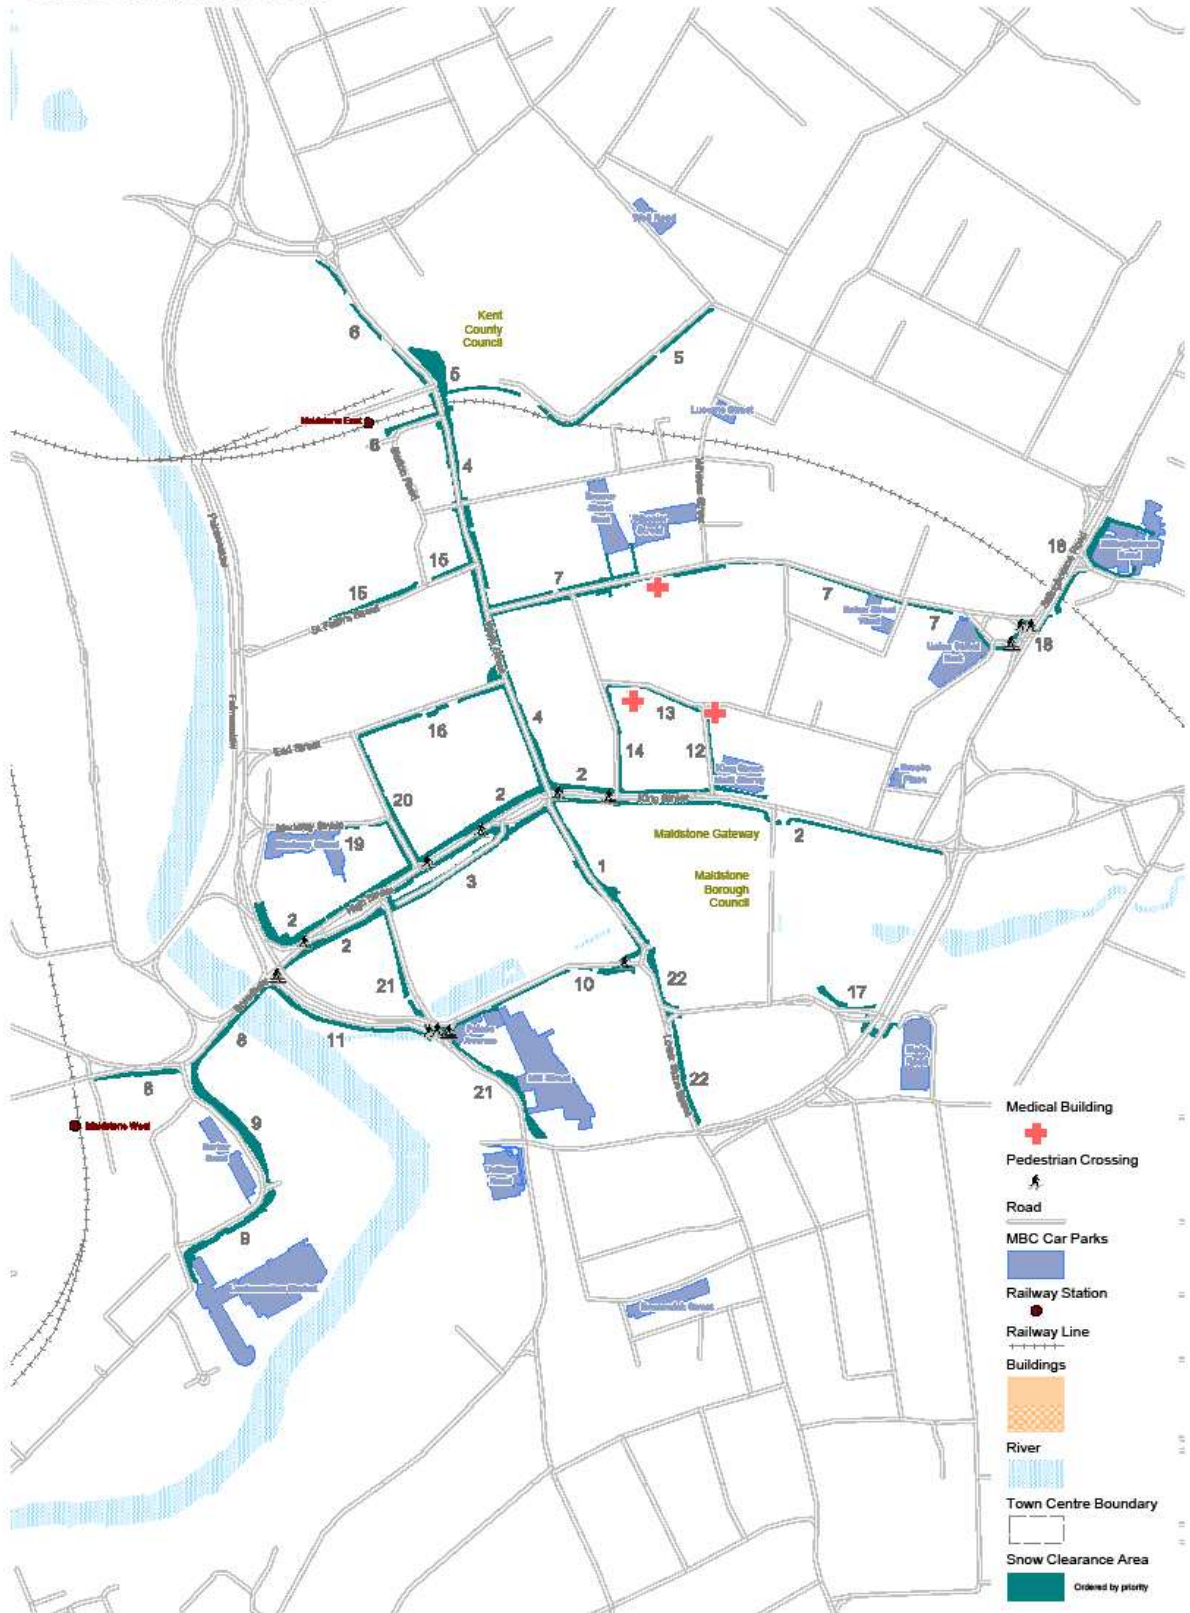

Snow Clearance Plan Priority List

Maidstone Town Centre