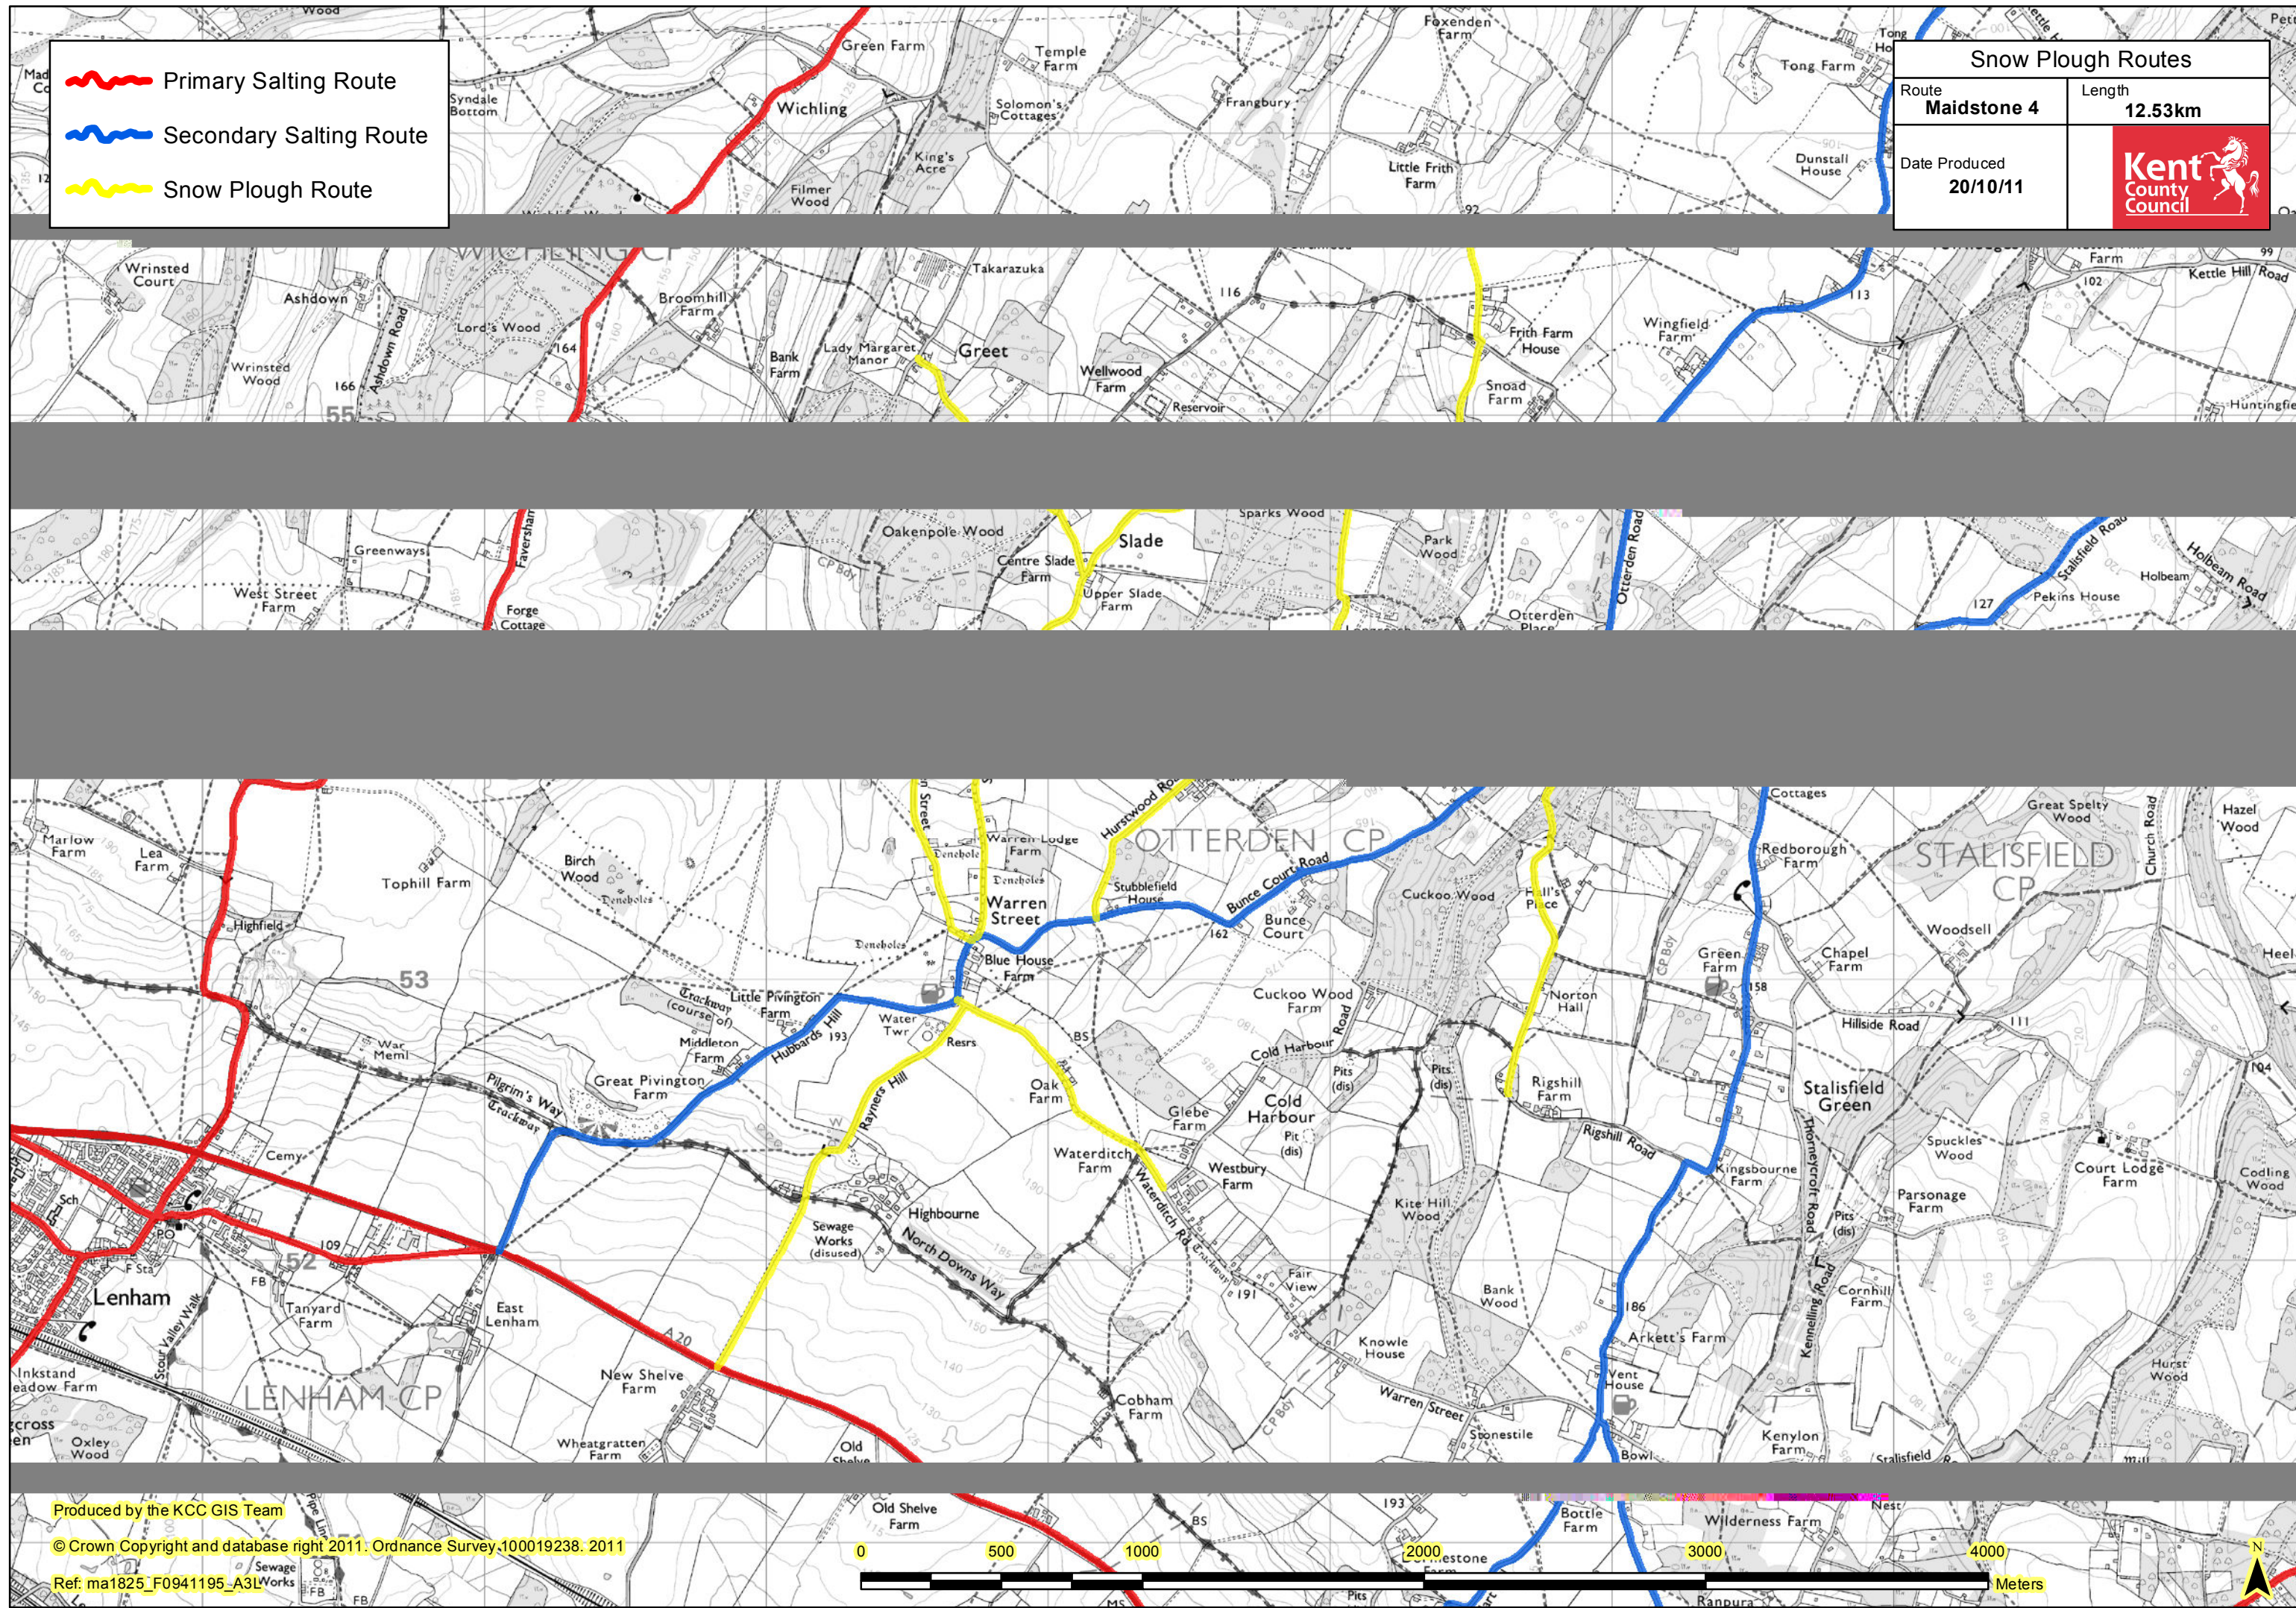

-  Primary Salting Route
-  Secondary Salting Route
-  Snow Plough Route

Snow Plough Routes	
Route Maidstone 4	Length 12.53km
Date Produced 20/10/11	

Produced by the KCC GIS Team
 © Crown Copyright and database right 2011. Ordnance Survey.100019238. 2011
 Ref: ma1825_F0941195_A3L