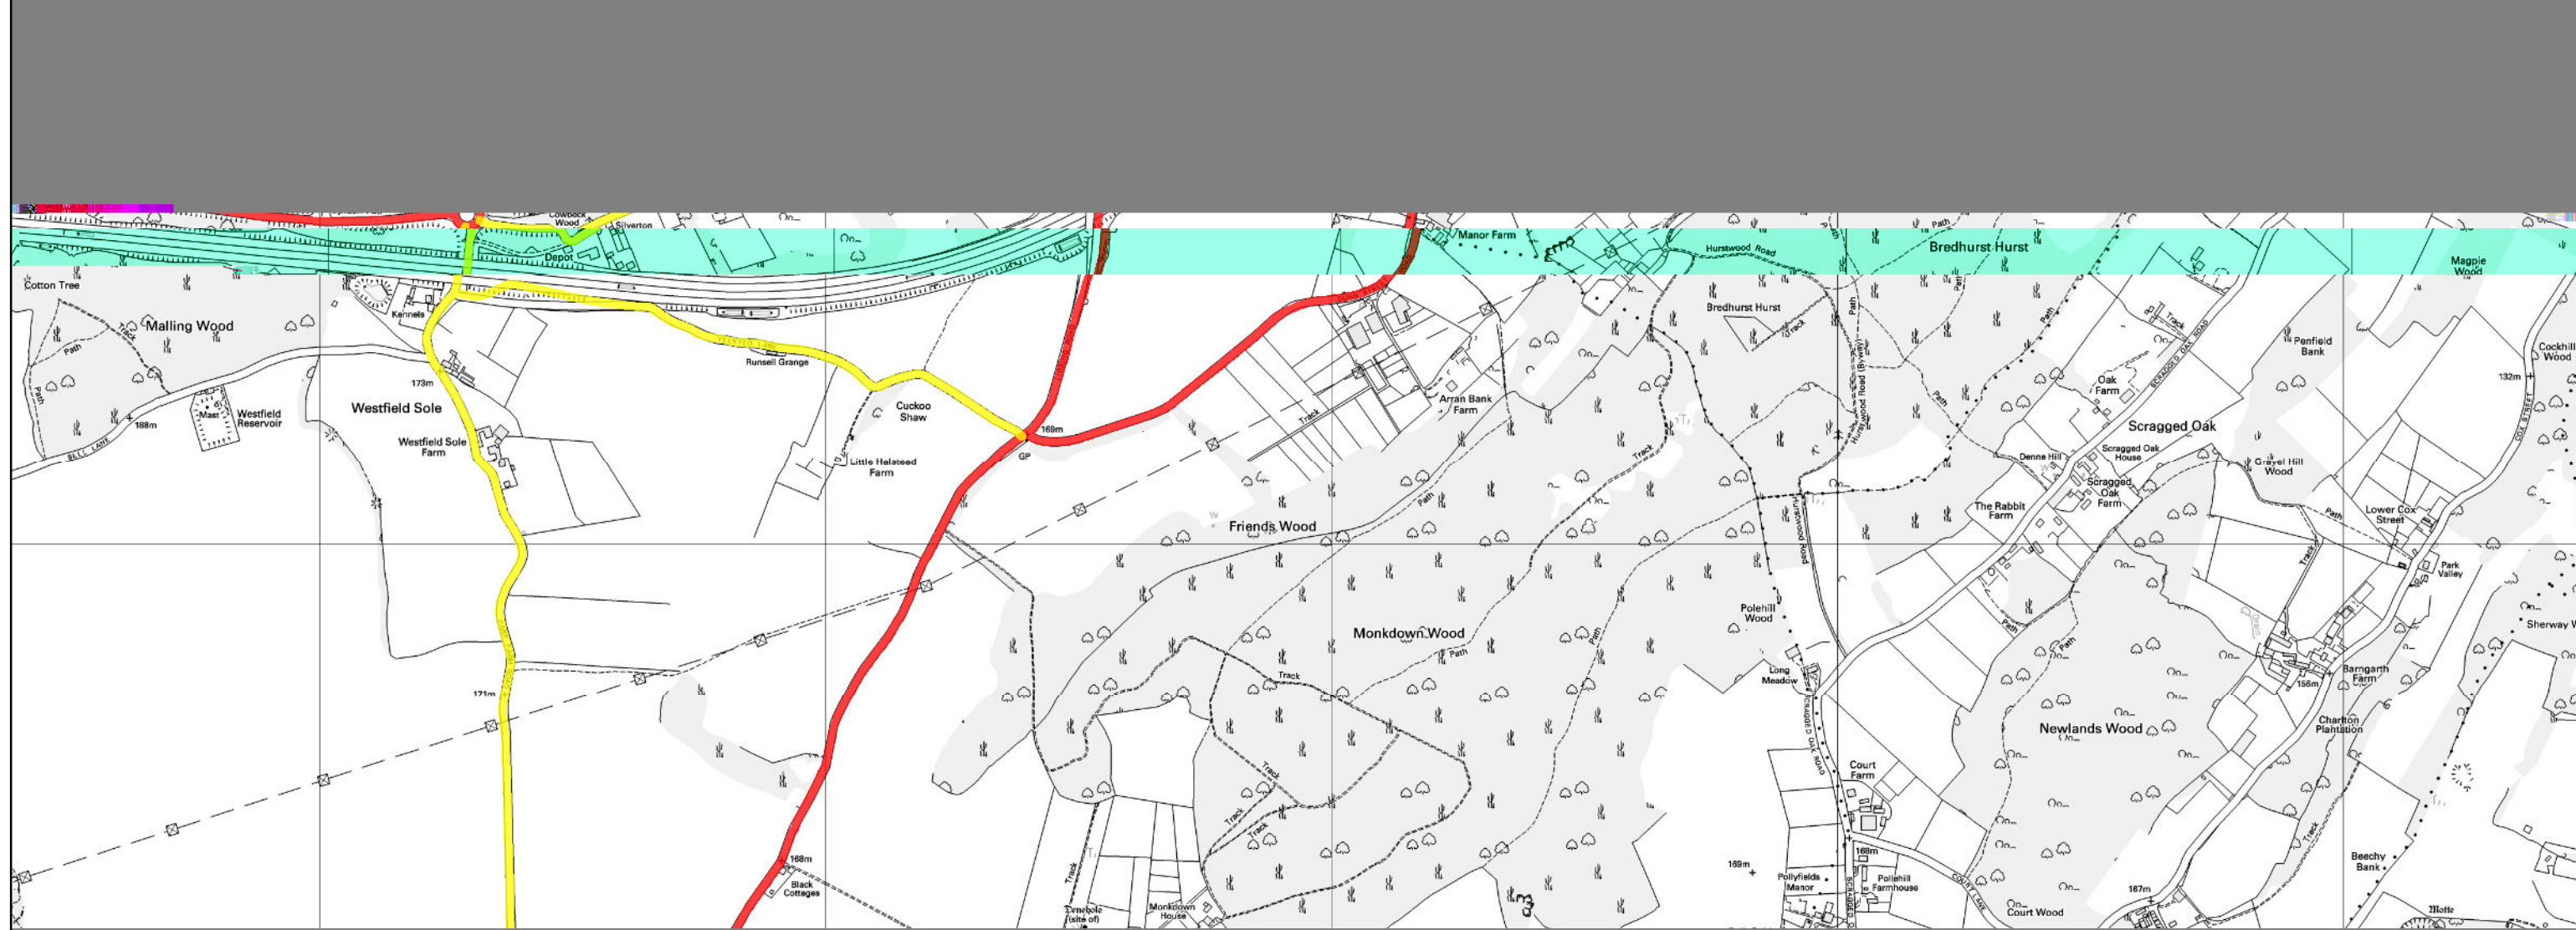

Snow Plough Routes

Route Maidstone 6	Length 6.45km
Date Produced 20/10/11	

-  Primary Salting Route
-  Secondary Salting Route
-  Snow Plough Route

Produced by the KCC GIS Team

© Crown Copyright and database right 2011. Ordnance Survey 100019238. 2011

Ref: ma1825_F0941195_A3L