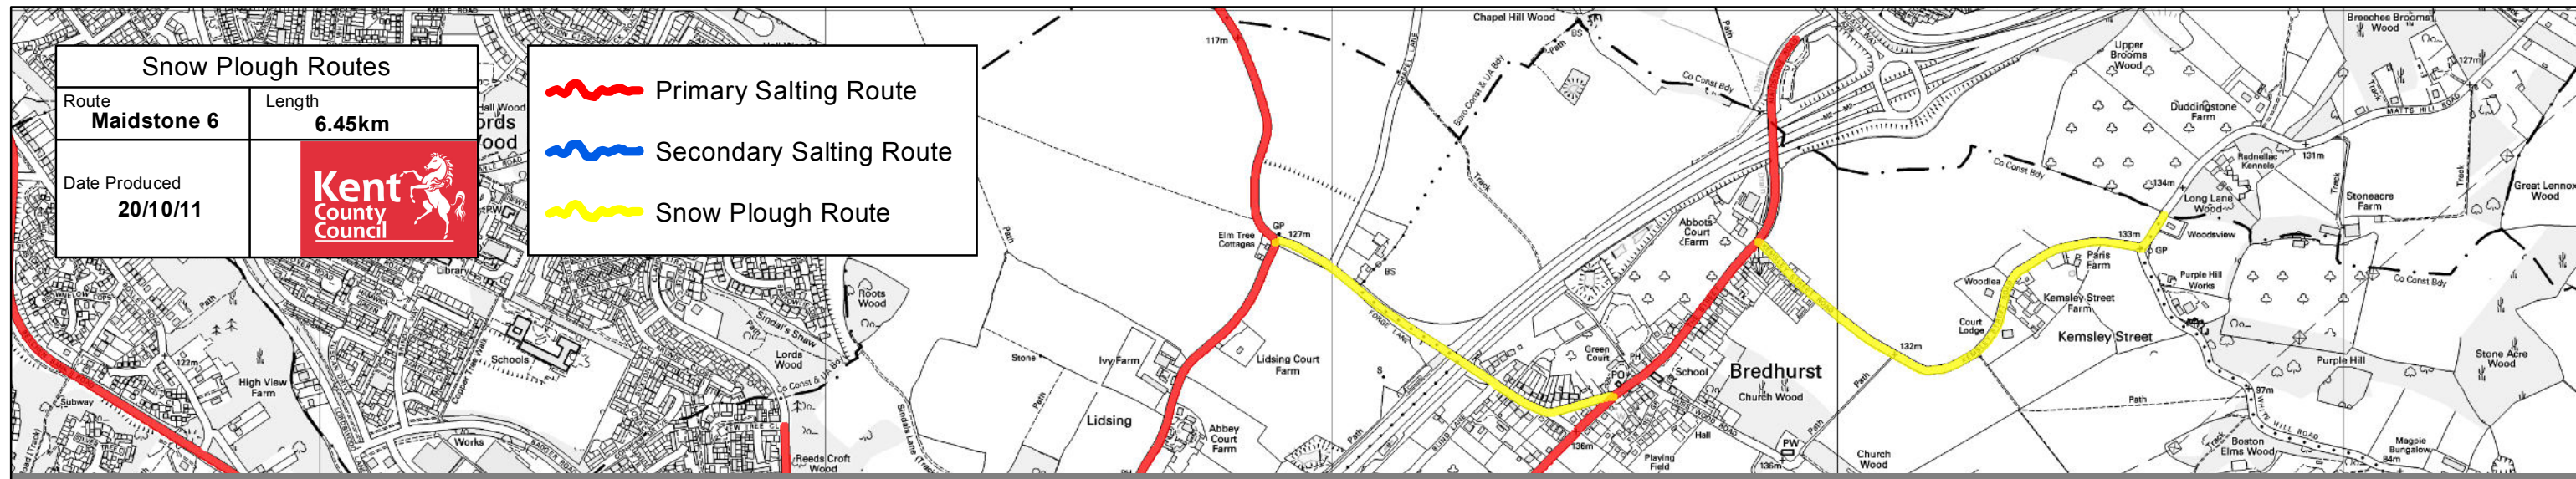

Snow Plough Routes

Route Maidstone 6	Length 6.45km
Date Produced 20/10/11	

-  Primary Salting Route
-  Secondary Salting Route
-  Snow Plough Route

Produced by the KCC GIS Team

© Crown Copyright and database right 2011. Ordnance Survey 100019238. 2011