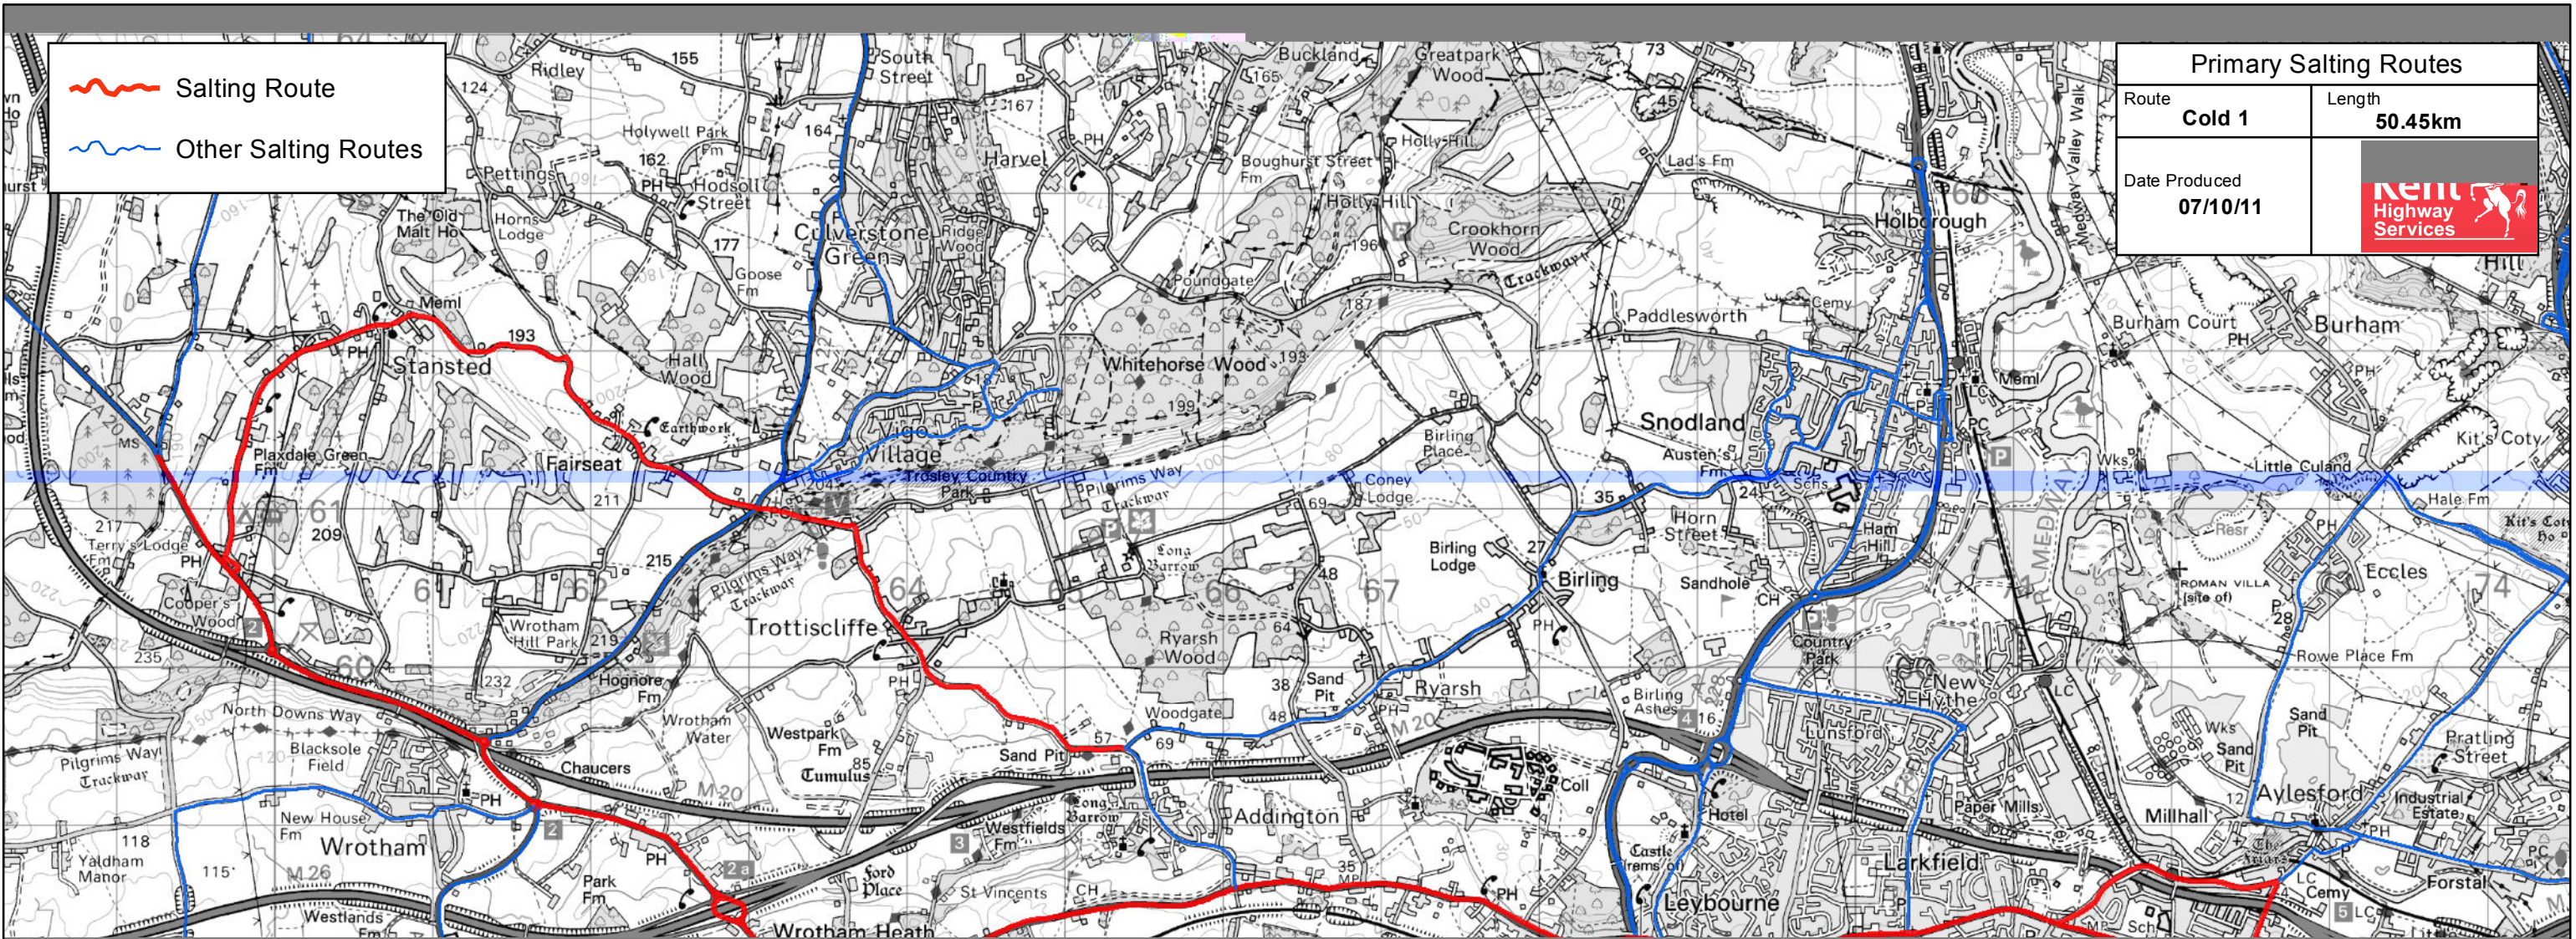

 Salting Route
 Other Salting Routes

Primary Salting Routes		
Route	Cold 1	Length 50.45km
Date Produced	07/10/11	

Produced by the KCC GIS Team

This map is based upon Ordnance Survey material with the permission of Ordnance Survey on behalf of the Controller of Her Majesty's Stationery Office (C) Crown Copyright. Unauthorised reproduction infringes Crown Copyright and may lead to prosecution or civil proceedings. 100019238. 2011
 Ref. ma966