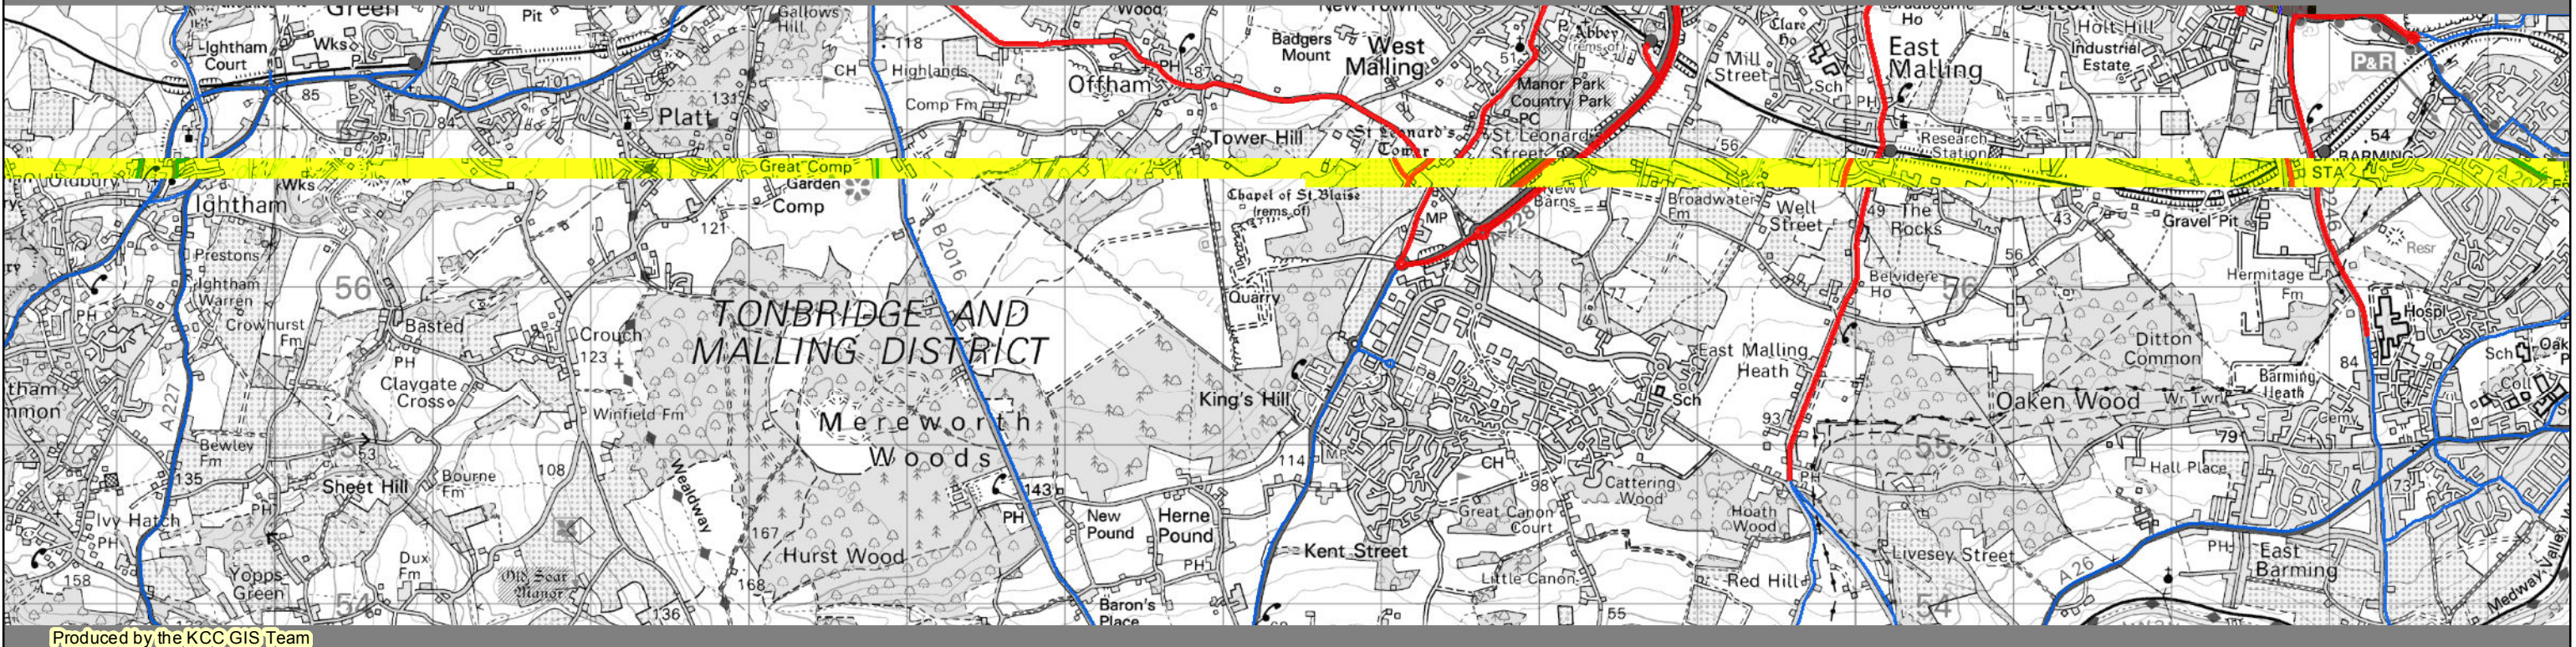

 Salting Route
 Other Salting Routes

Primary Salting Routes		
Route	Cold 1	Length 50.45km
Date Produced	07/10/11	

Produced by the KCC GIS Team

This map is based upon Ordnance Survey material with the permission of Ordnance Survey on behalf of the Controller of Her Majesty's Stationery Office (C) Crown Copyright. Unauthorised reproduction infringes Crown Copyright and may lead to prosecution or civil proceedings. 100019238. 2011
 Ref. ma966