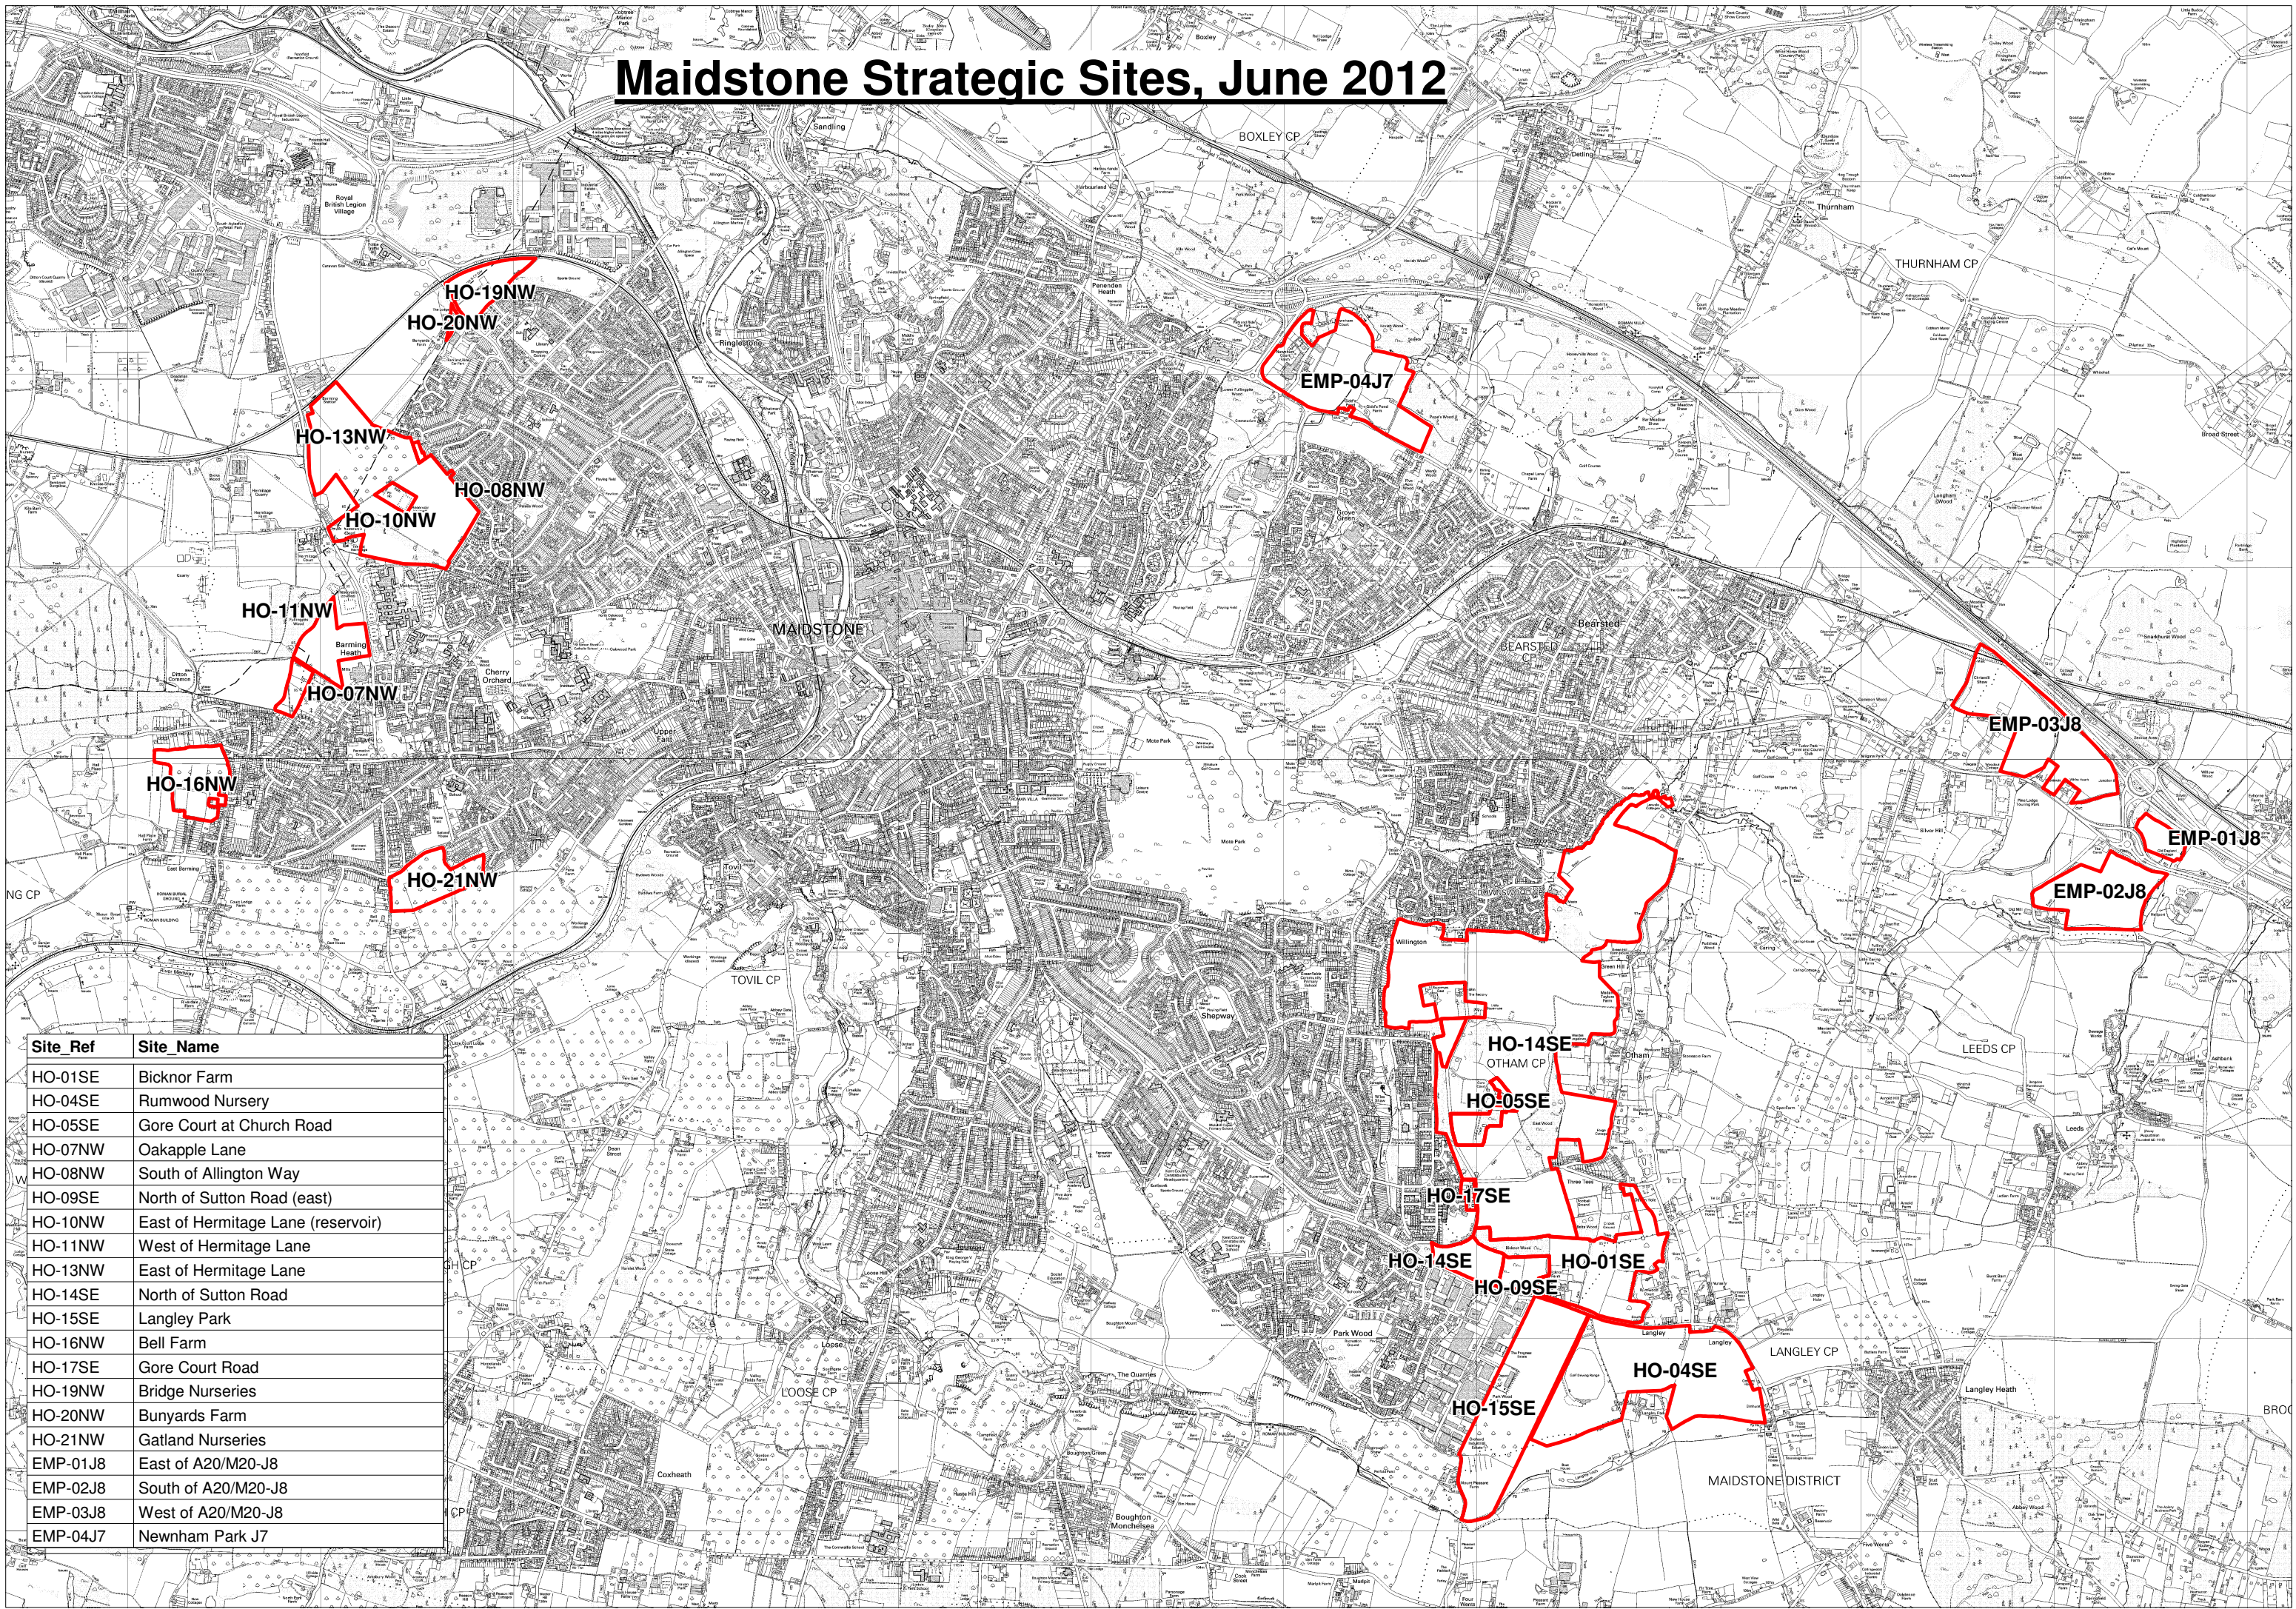

Maidstone Strategic Sites, June 2012

Site Ref	Site Name
HO-01SE	Bicknor Farm
HO-04SE	Rumwood Nursery
HO-05SE	Gore Court at Church Road
HO-07NW	Oakapple Lane
HO-08NW	South of Allington Way
HO-09SE	North of Sutton Road (east)
HO-10NW	East of Hermitage Lane (reservoir)
HO-11NW	West of Hermitage Lane
HO-13NW	East of Hermitage Lane
HO-14SE	North of Sutton Road
HO-15SE	Langley Park
HO-16NW	Bell Farm
HO-17SE	Gore Court Road
HO-19NW	Bridge Nurseries
HO-20NW	Bunyards Farm
HO-21NW	Gatland Nurseries
EMP-01J8	East of A20/M20-J8
EMP-02J8	South of A20/M20-J8
EMP-03J8	West of A20/M20-J8
EMP-04J7	Newnham Park J7