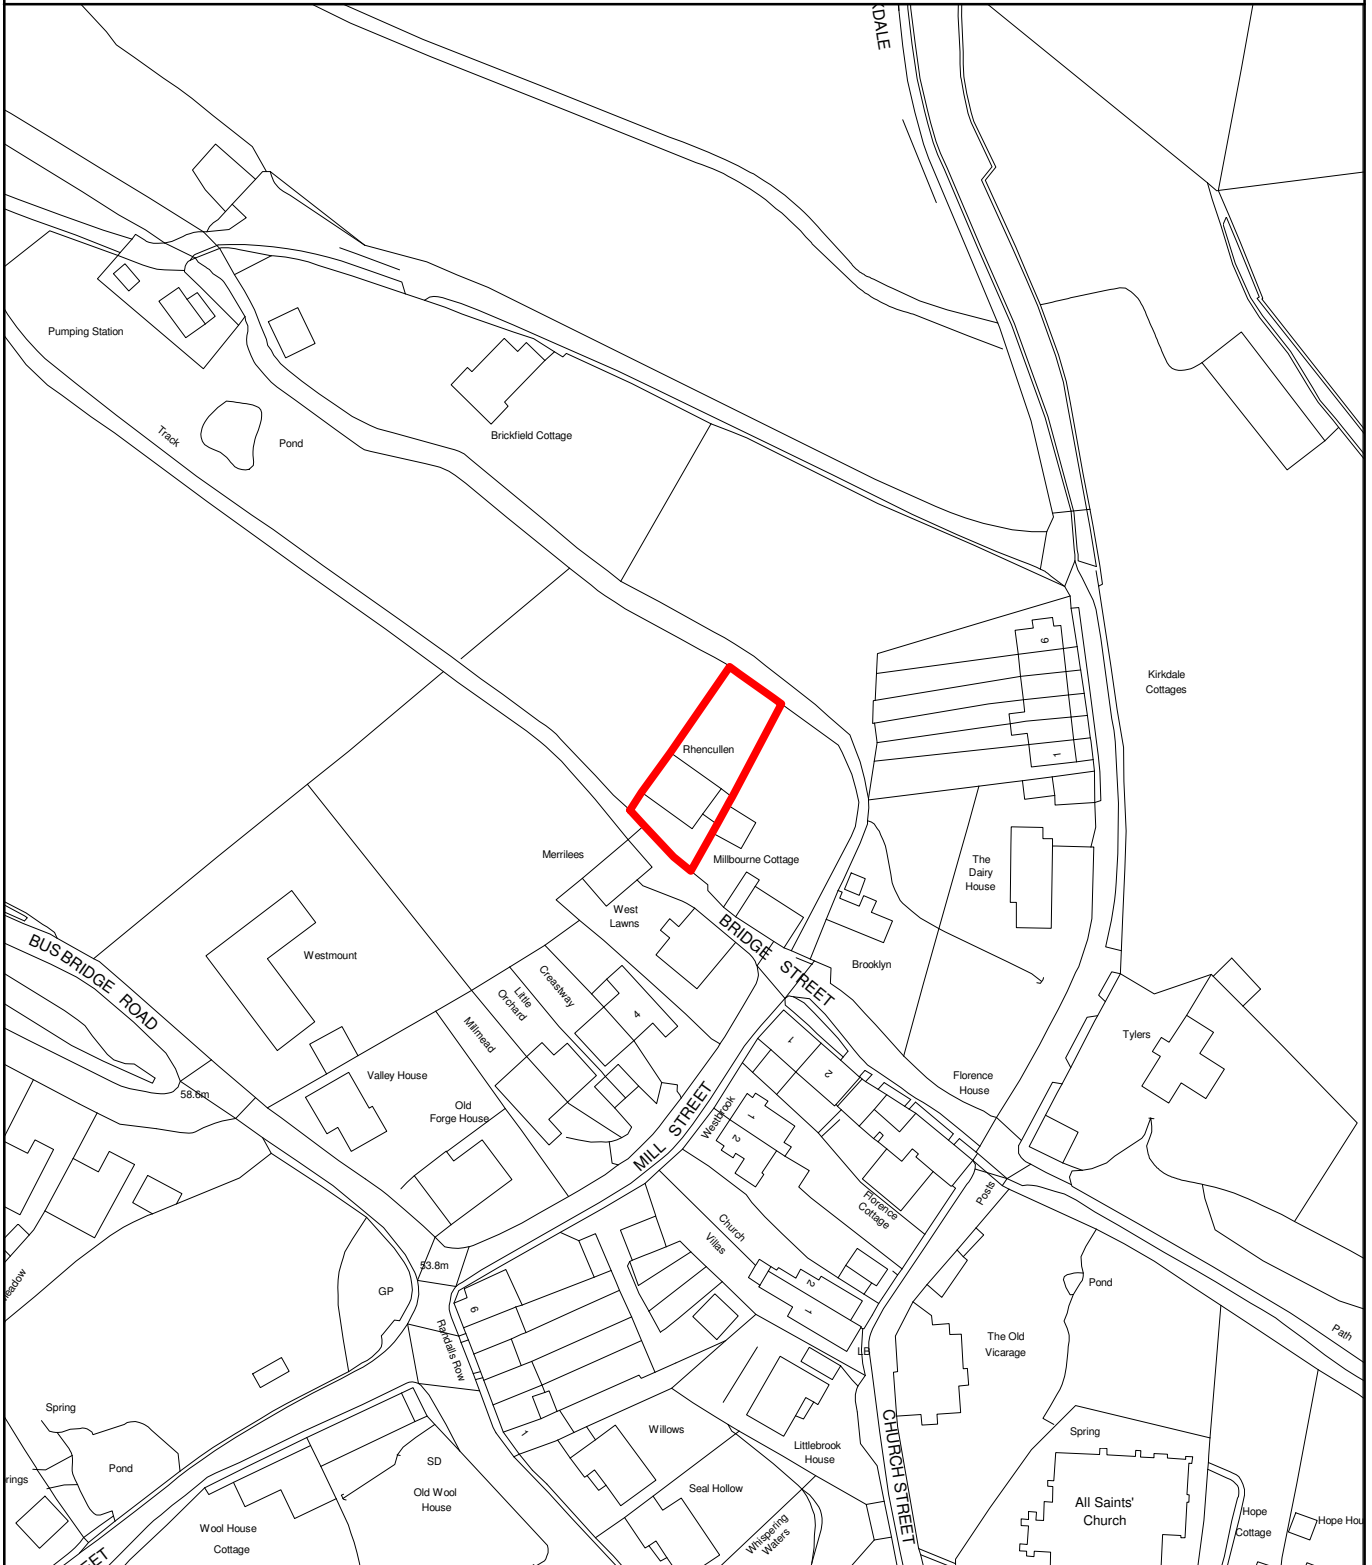

THE MAIDSTONE BOROUGH COUNCIL

PLANNING APPLICATION NUMBER: MA/12/0324

GRID REF: TQ7552

**RHENCULLEN, BRIDGE STREET,
LOOSE.**

This copy has been produced specifically for Planning and Building Control Purposes only. No further copies may be made. Reproduced from the Ordnance Survey mapping with the permission of the Controller of Her Majesty's Stationary Office ©Crown Copyright. Unauthorised reproduction infringes Crown Copyright and may lead to prosecution or civil proceedings. The Maidstone Borough Council No. 100019636, 2013. Scale 1:1250