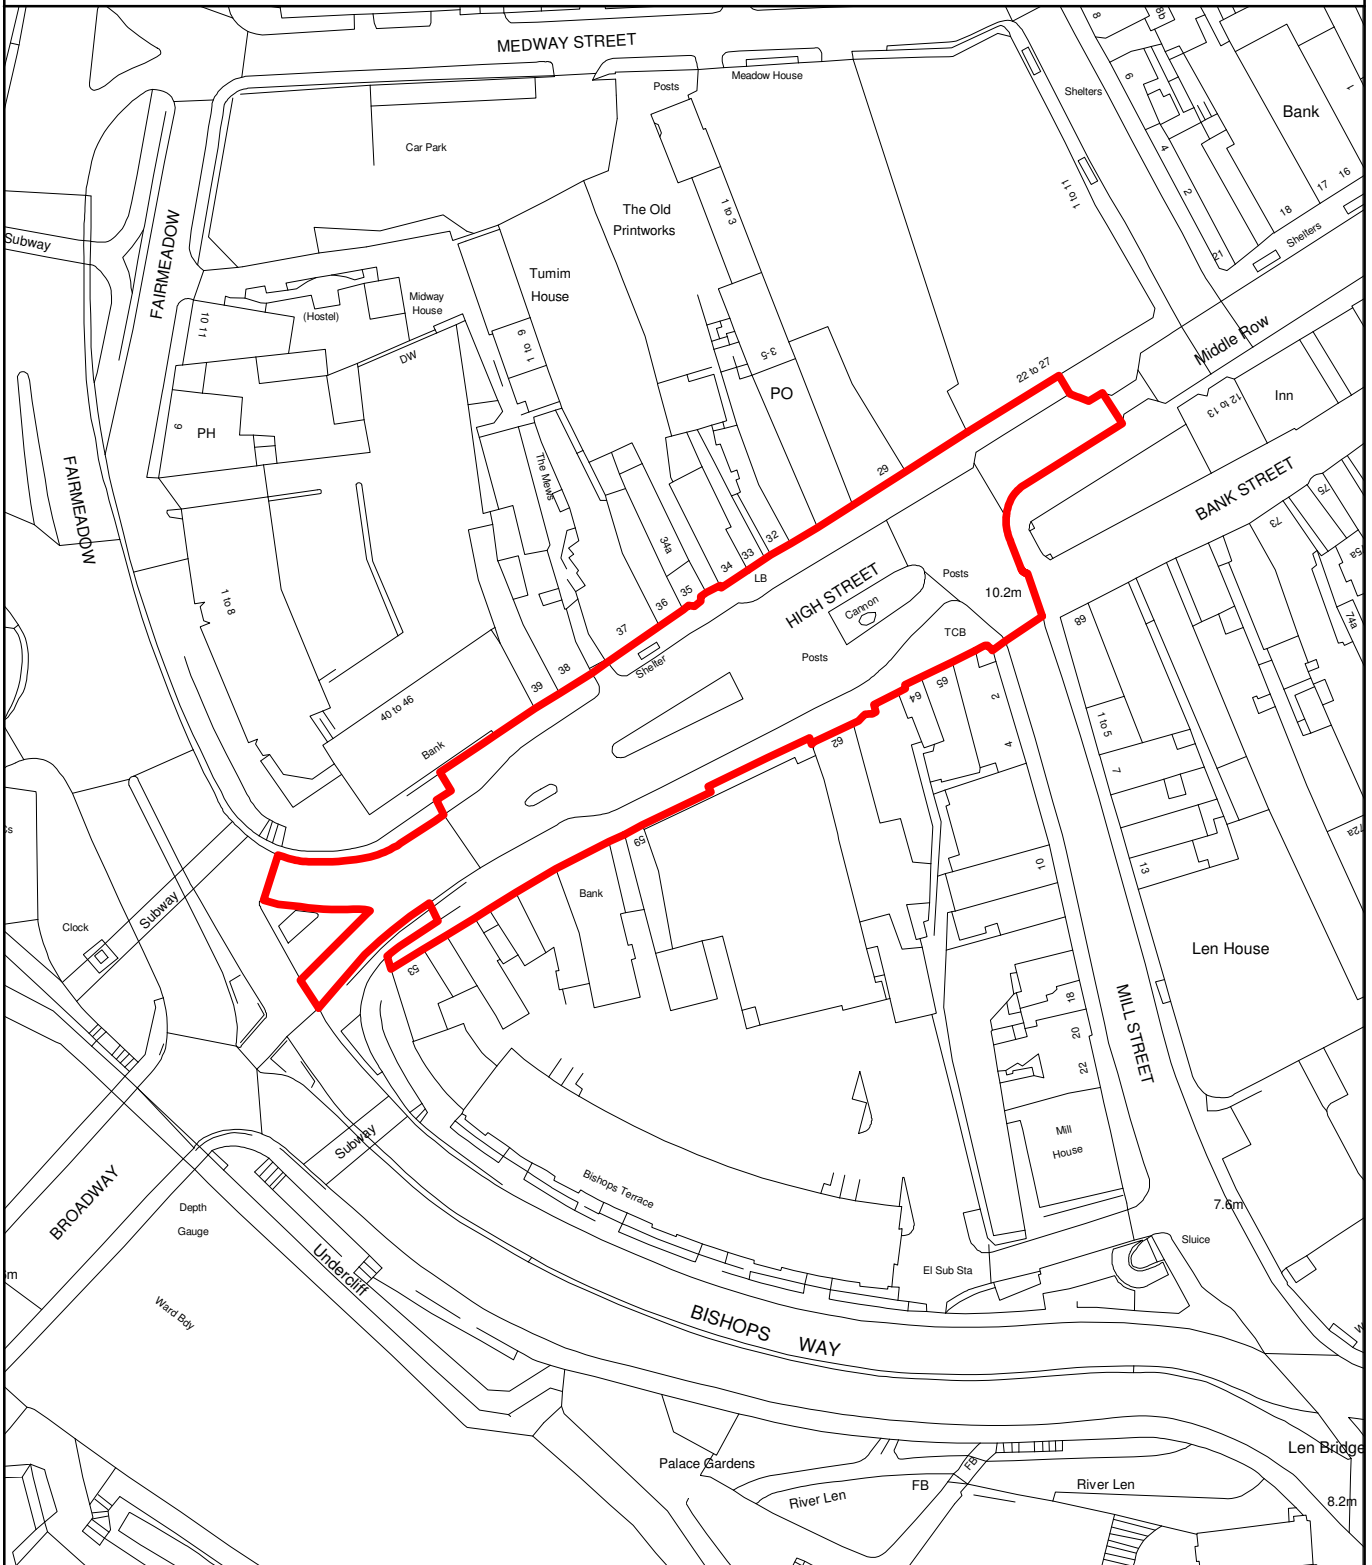

THE MAIDSTONE BOROUGH COUNCIL

PLANNING APPLICATION NUMBER: MA/13/0344

GRID REF: TQ7555

LOWER HIGH STREET,
MAIDSTONE.

This copy has been produced specifically for Planning and Building Control Purposes only. No further copies may be made. Reproduced from the Ordnance Survey mapping with the permission of the Controller of Her Majesty's Stationary Office ©Crown Copyright. Unauthorised reproduction infringes Crown Copyright and may lead to prosecution or civil proceedings. The Maidstone Borough Council No. 100019636, 2013. Scale 1:1250