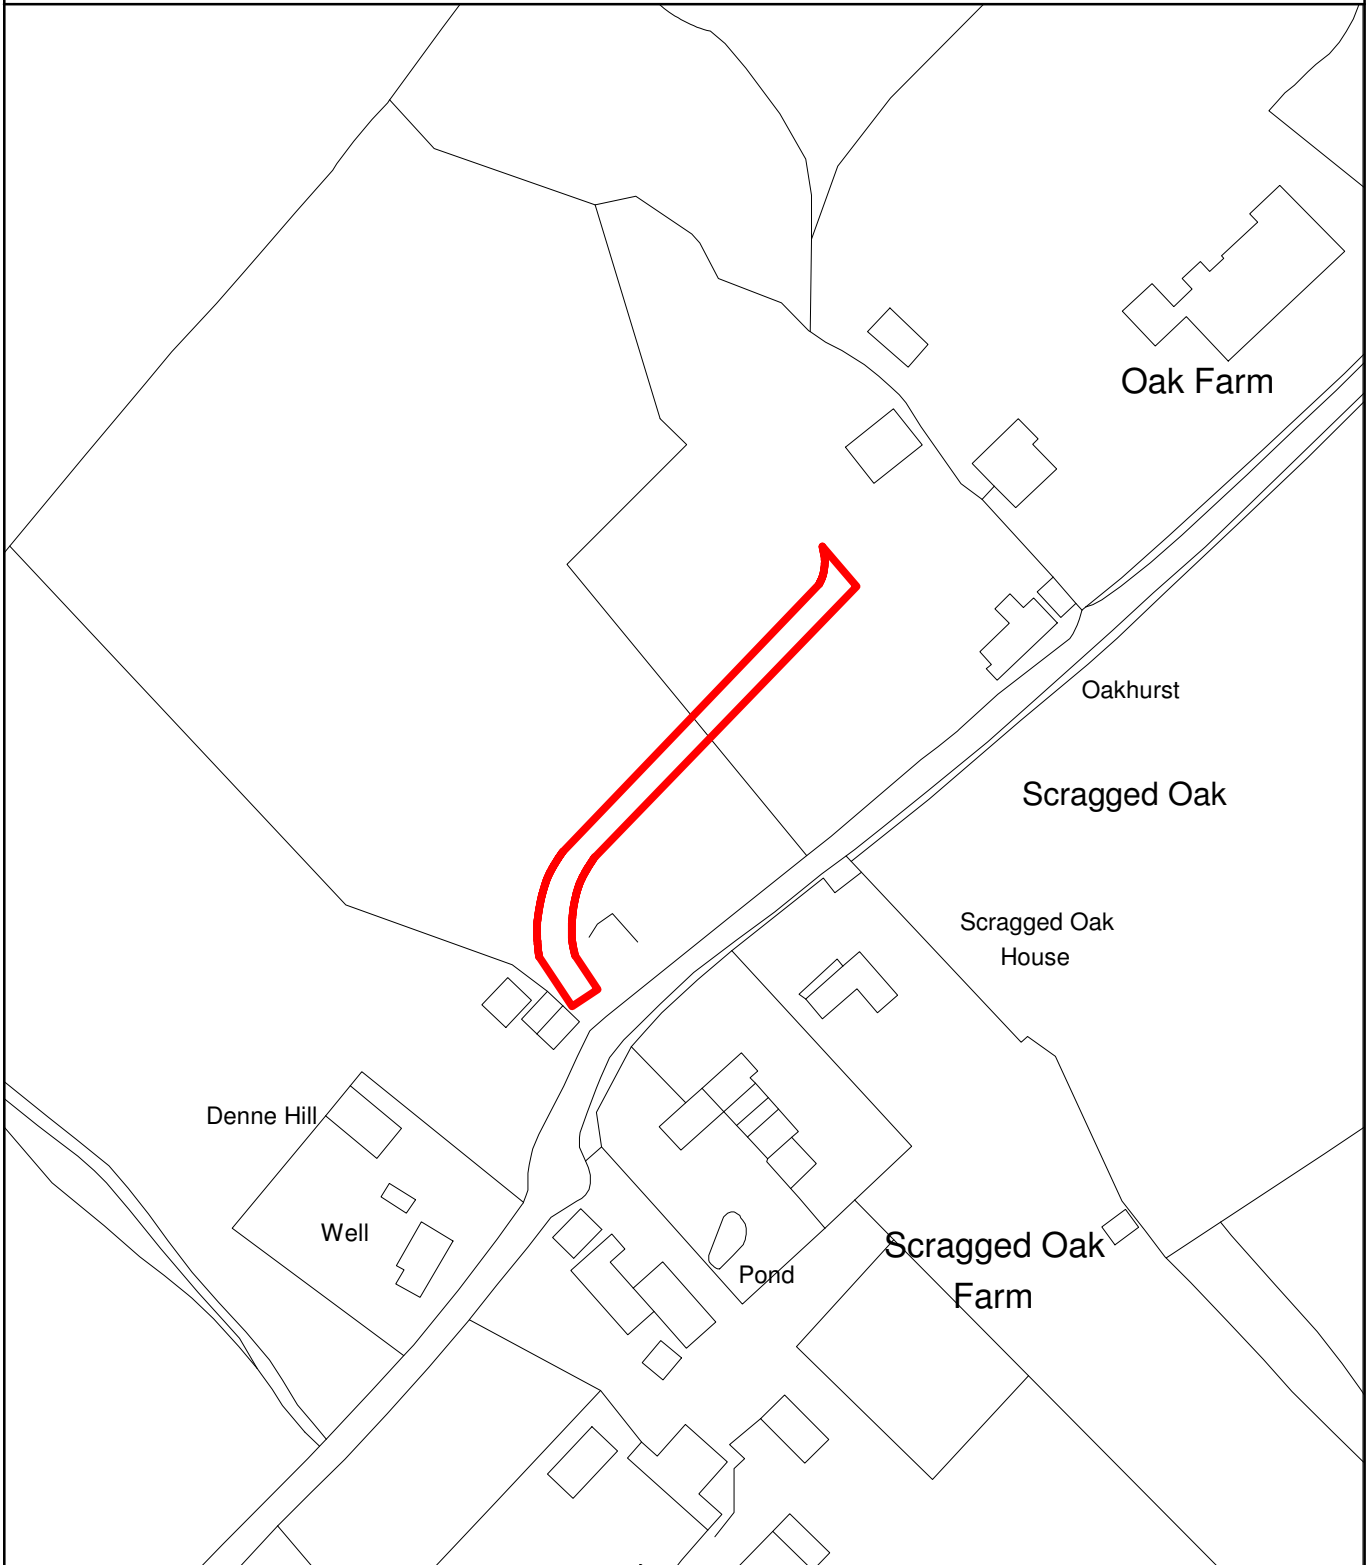

THE MAIDSTONE BOROUGH COUNCIL

PLANNING APPLICATION NUMBER: MA/13/0686

GRID REF: TQ8061

OAKHURST, SCRAGGED OAK ROAD,
DETLING.

This copy has been produced specifically for Planning and Building Control Purposes only. No further copies may be made. Reproduced from the Ordnance Survey mapping with the permission of the Controller of Her Majesty's Stationary Office ©Crown Copyright. Unauthorised reproduction infringes Crown Copyright and may lead to prosecution or civil proceedings. The Maidstone Borough Council No. 100019636, 2014. Scale 1:1250