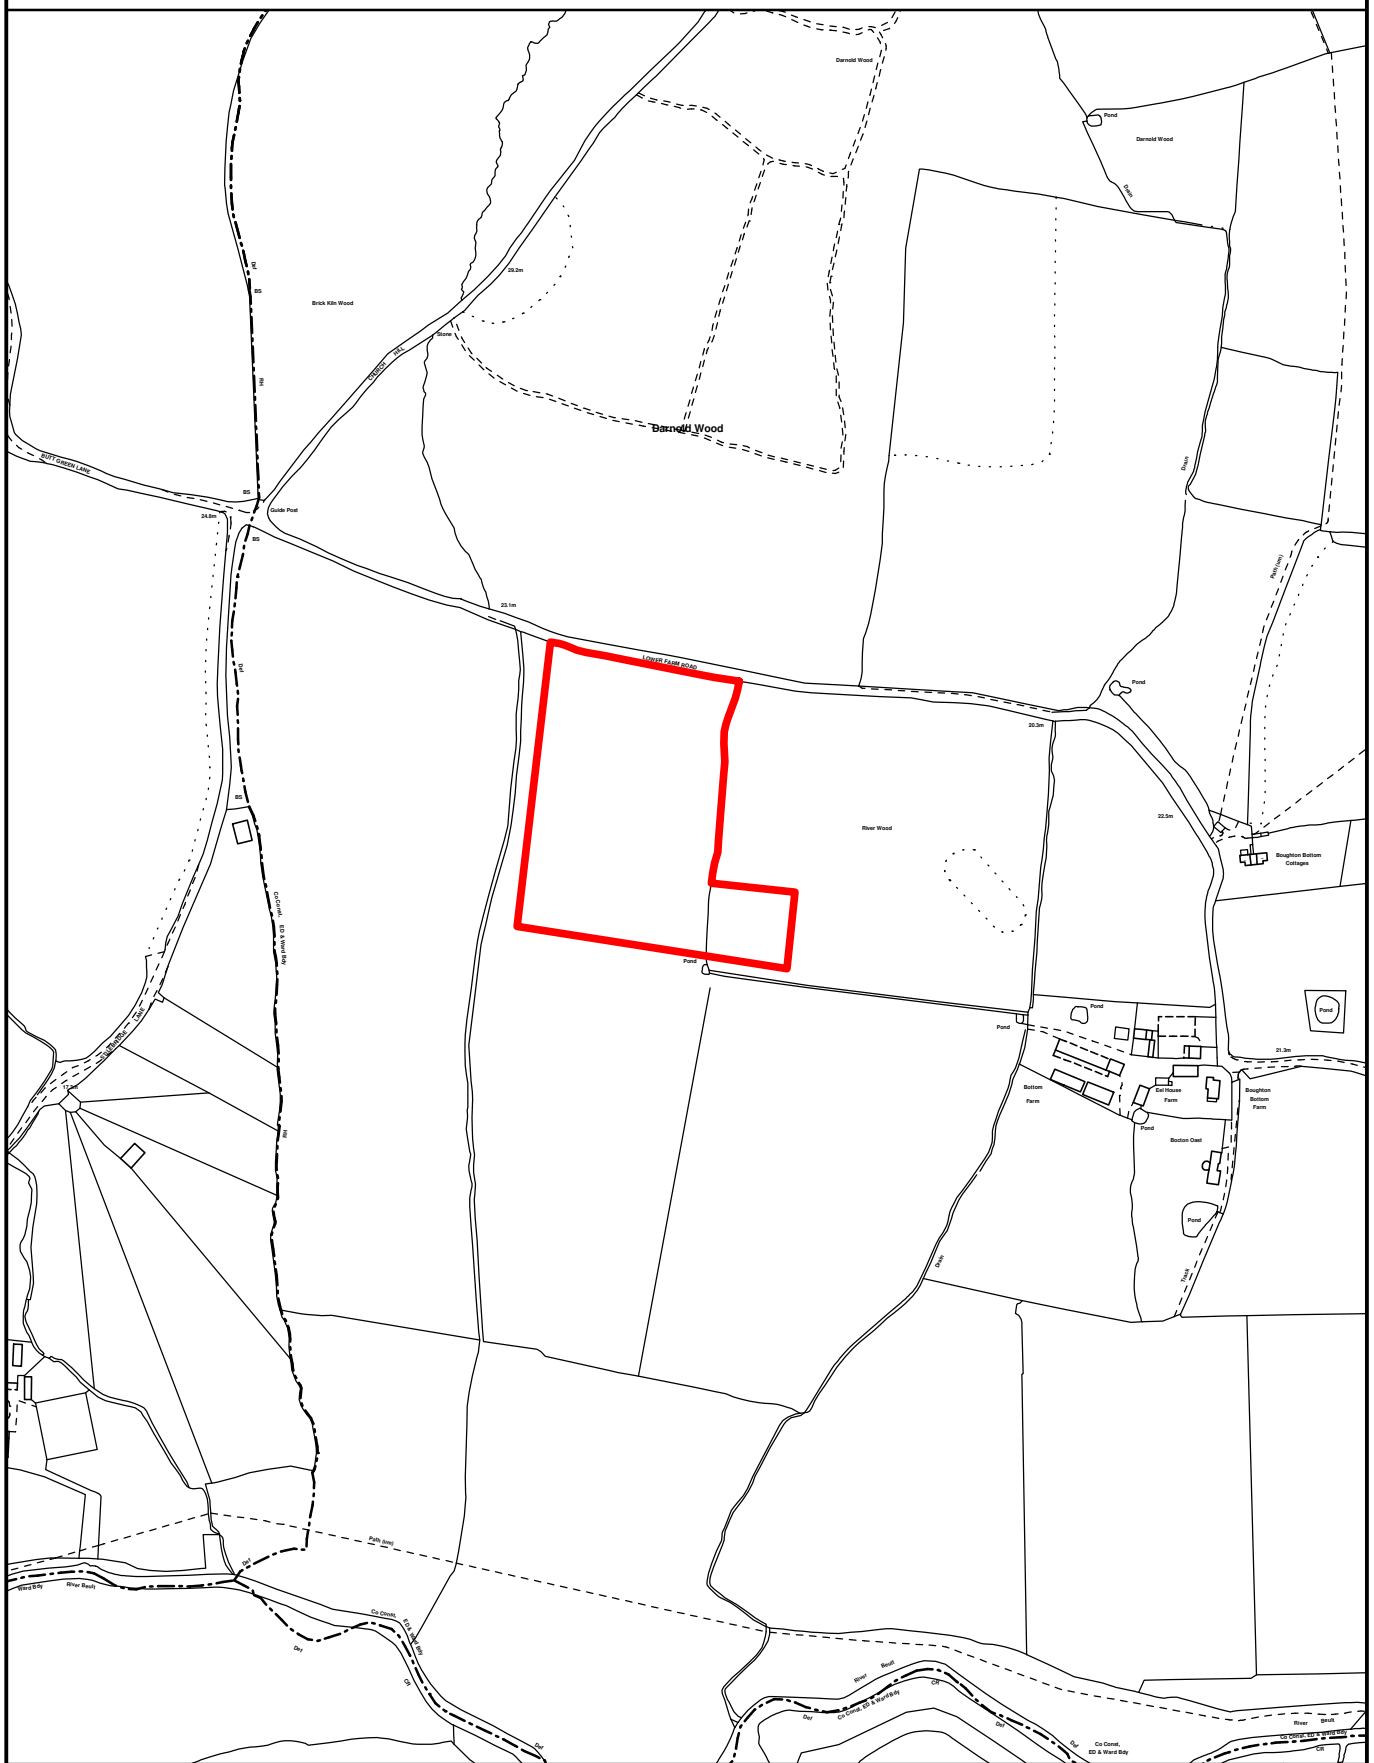

SOLAR COLLECTIVE LTD. LOWER FARM ROAD, BOUGHTON MONCHELSEA.

Reproduced from the Ordnance Survey mapping with the permission of the Controller of Her Majesty's Stationery Office © Crown copyright.

Unauthorised reproduction infringes Crown copyright and may lead to prosecution or civil proceedings.

The Maidstone Borough Council Licence No. 100019636, 2013. Scale 1:5000