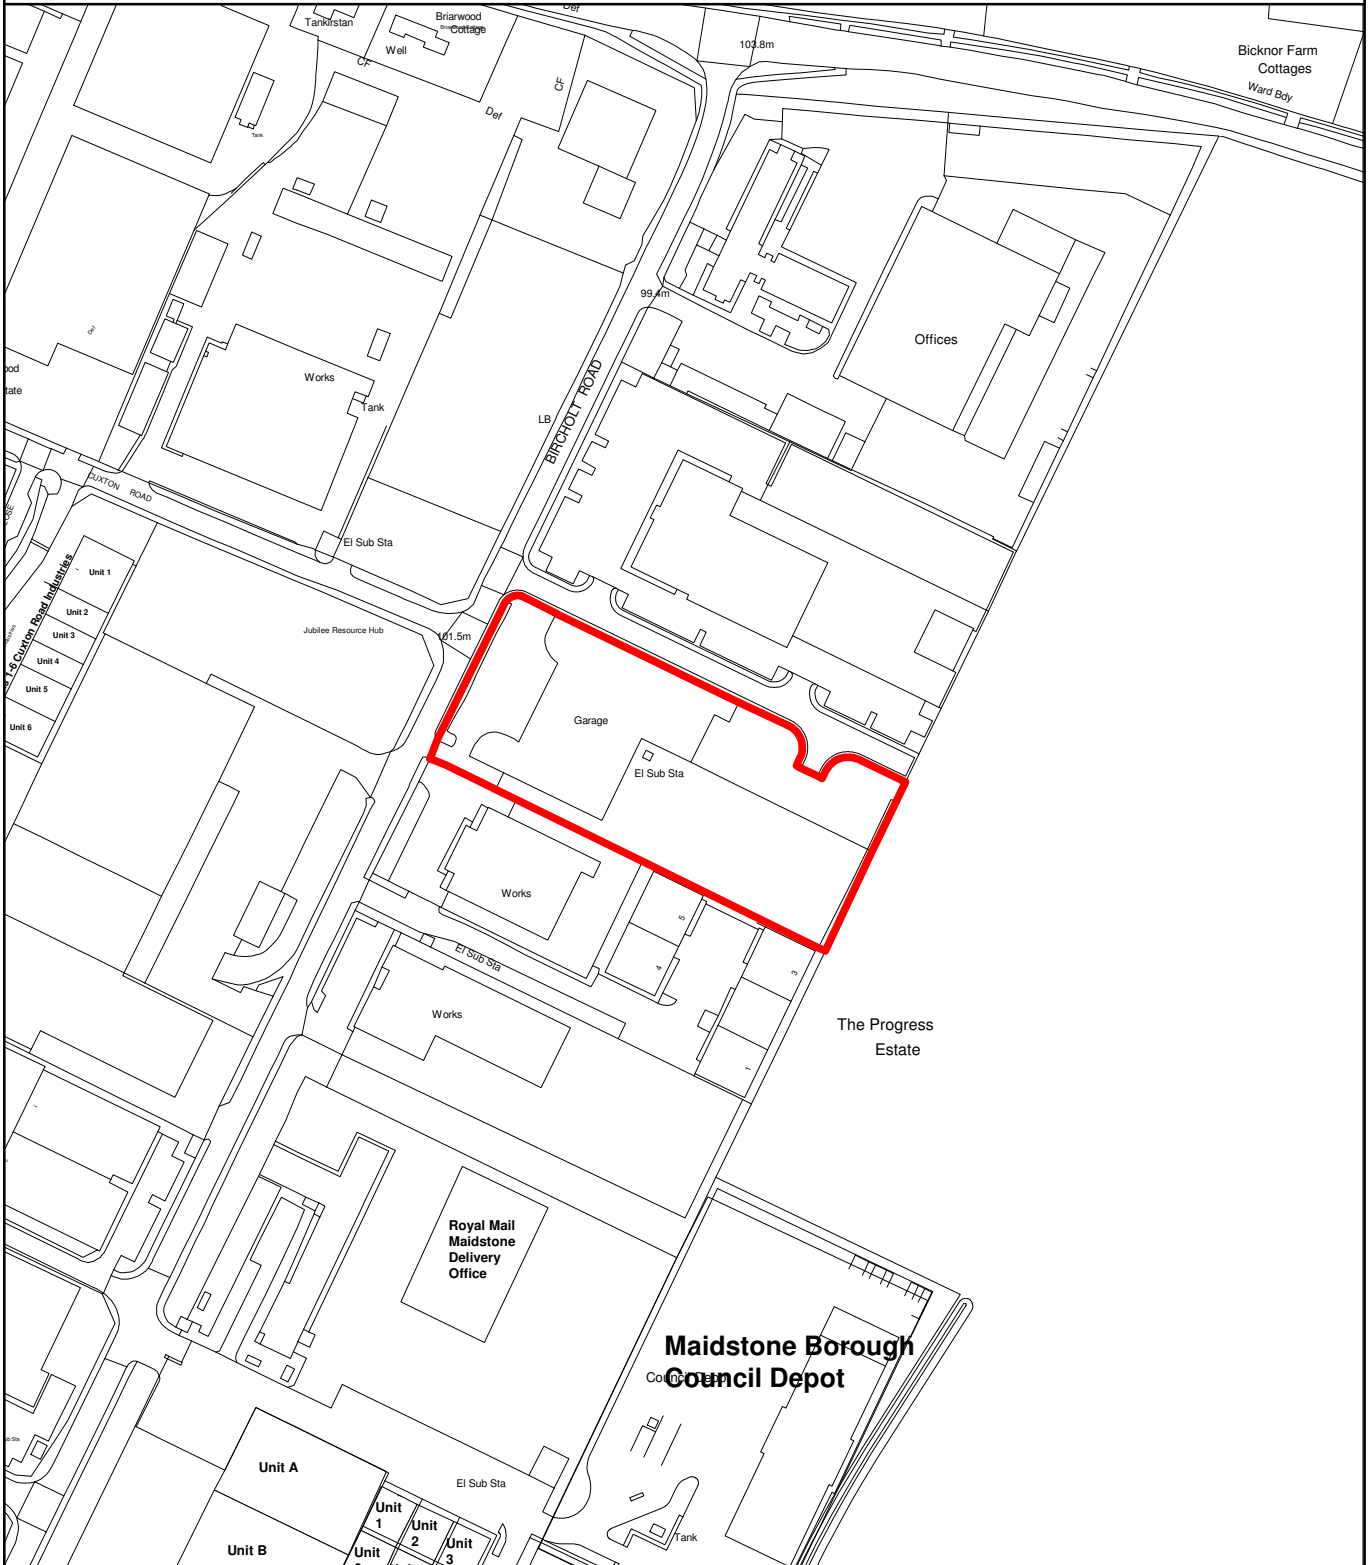

THE MAIDSTONE BOROUGH COUNCIL

PLANNING APPLICATION NUMBER: MA/13/2190

GRID REF: TQ7952

MOTORLINE MAIDSTONE, BIRCHOLT ROAD,
MAIDSTONE.

This copy has been produced specifically for Planning and Building Control Purposes only. No further copies may be made. Reproduced from the Ordnance Survey mapping with the permission of the Controller of Her Majesty's Stationary Office ©Crown Copyright. Unauthorised reproduction infringes Crown Copyright and may lead to prosecution or civil proceedings. The Maidstone Borough Council No. 100019636, 2014. Scale 1:2500