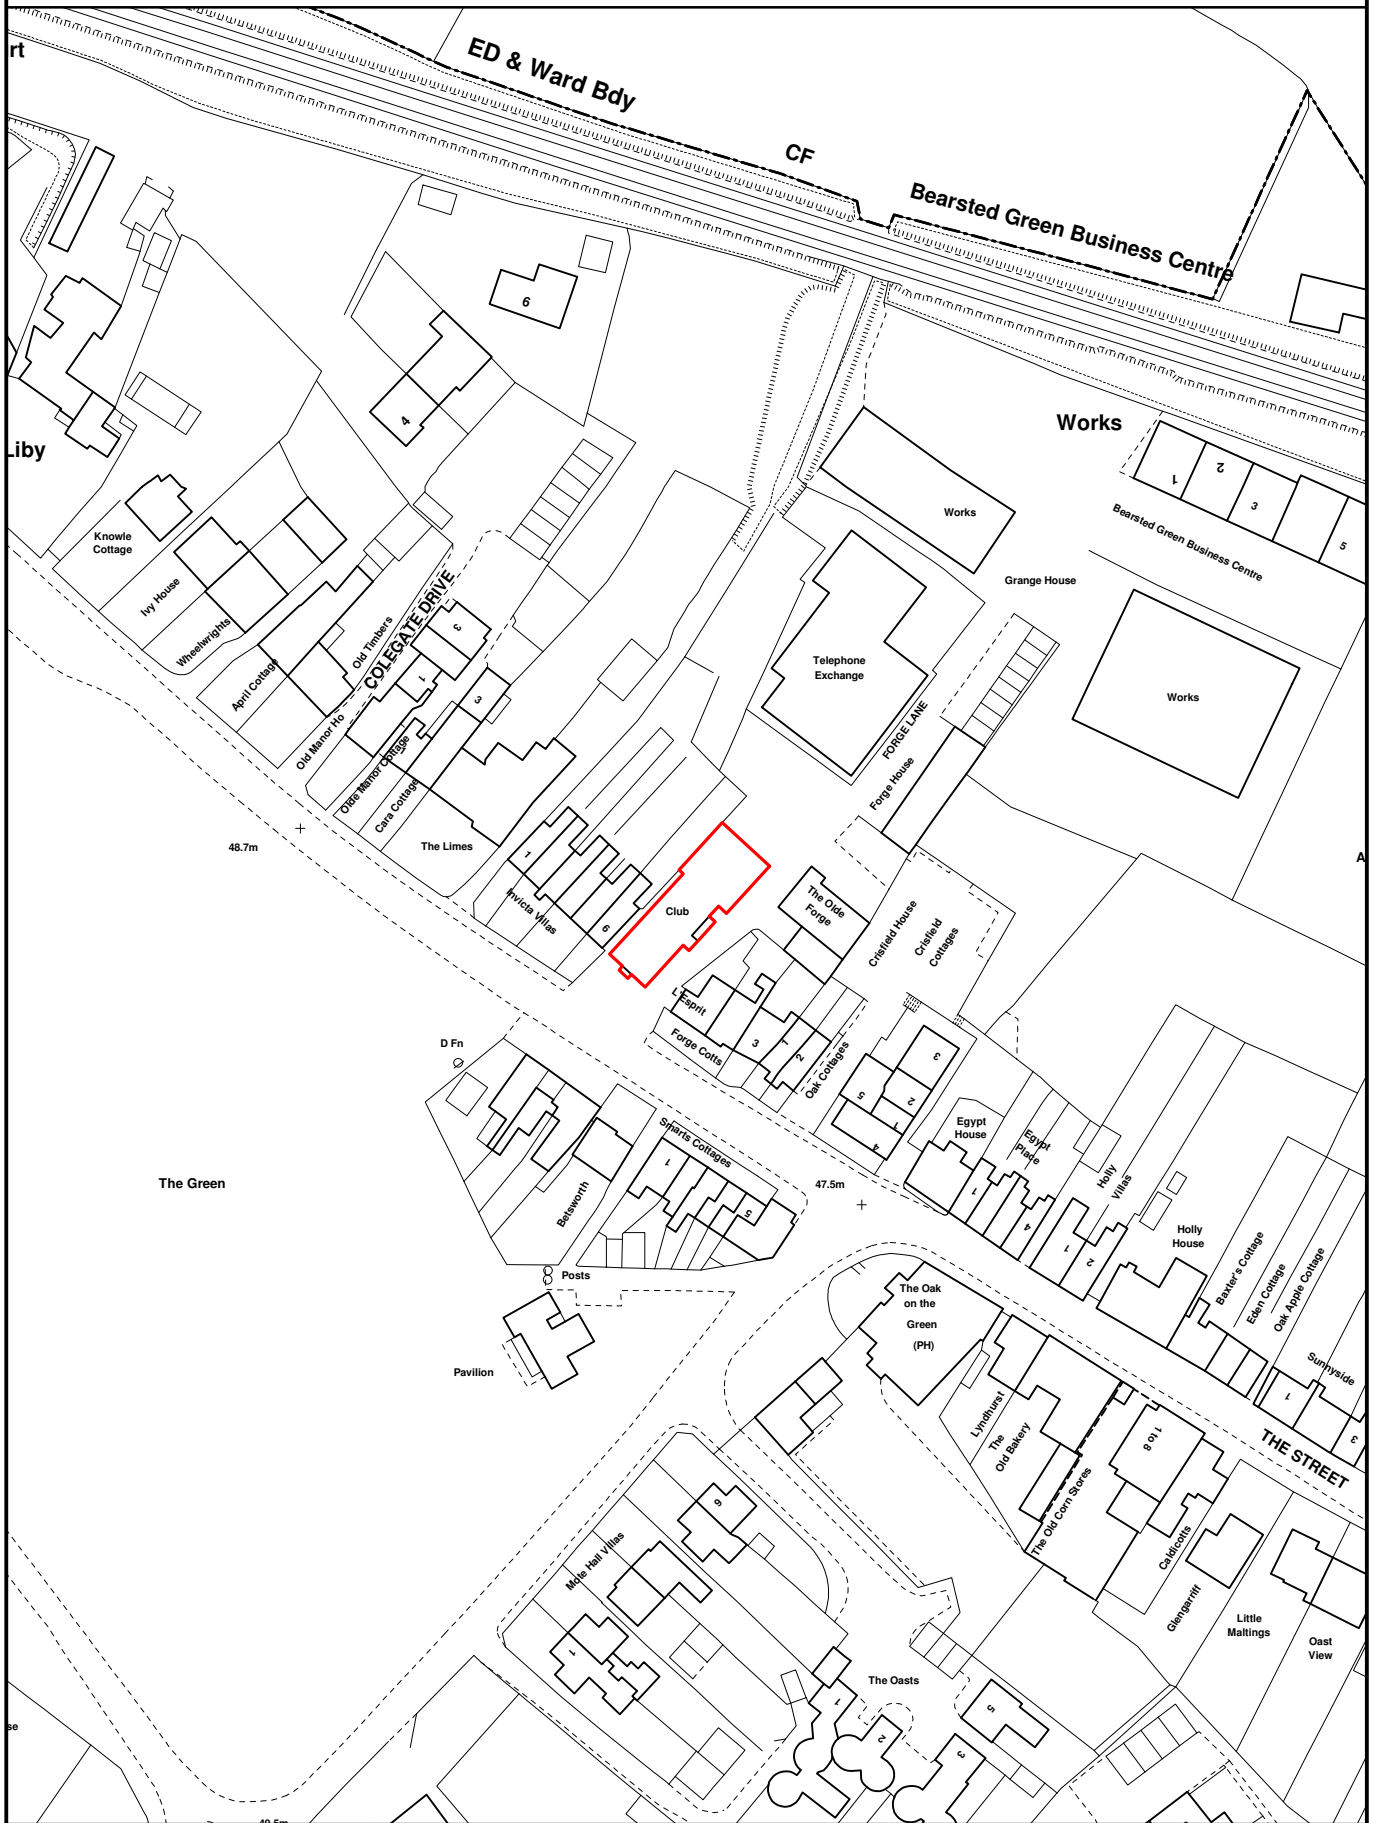

Bearsted and Thurnham Club, The Green, Bearsted

Reproduced from the Ordnance Survey mapping with the permission of the Controller of Her Majesty's Stationery Office © Crown copyright.

Unauthorised reproduction infringes Crown copyright and may lead to prosecution or civil proceedings.

The Maidstone Borough Council Licence No. 100019636, 2009. Scale 1:1250