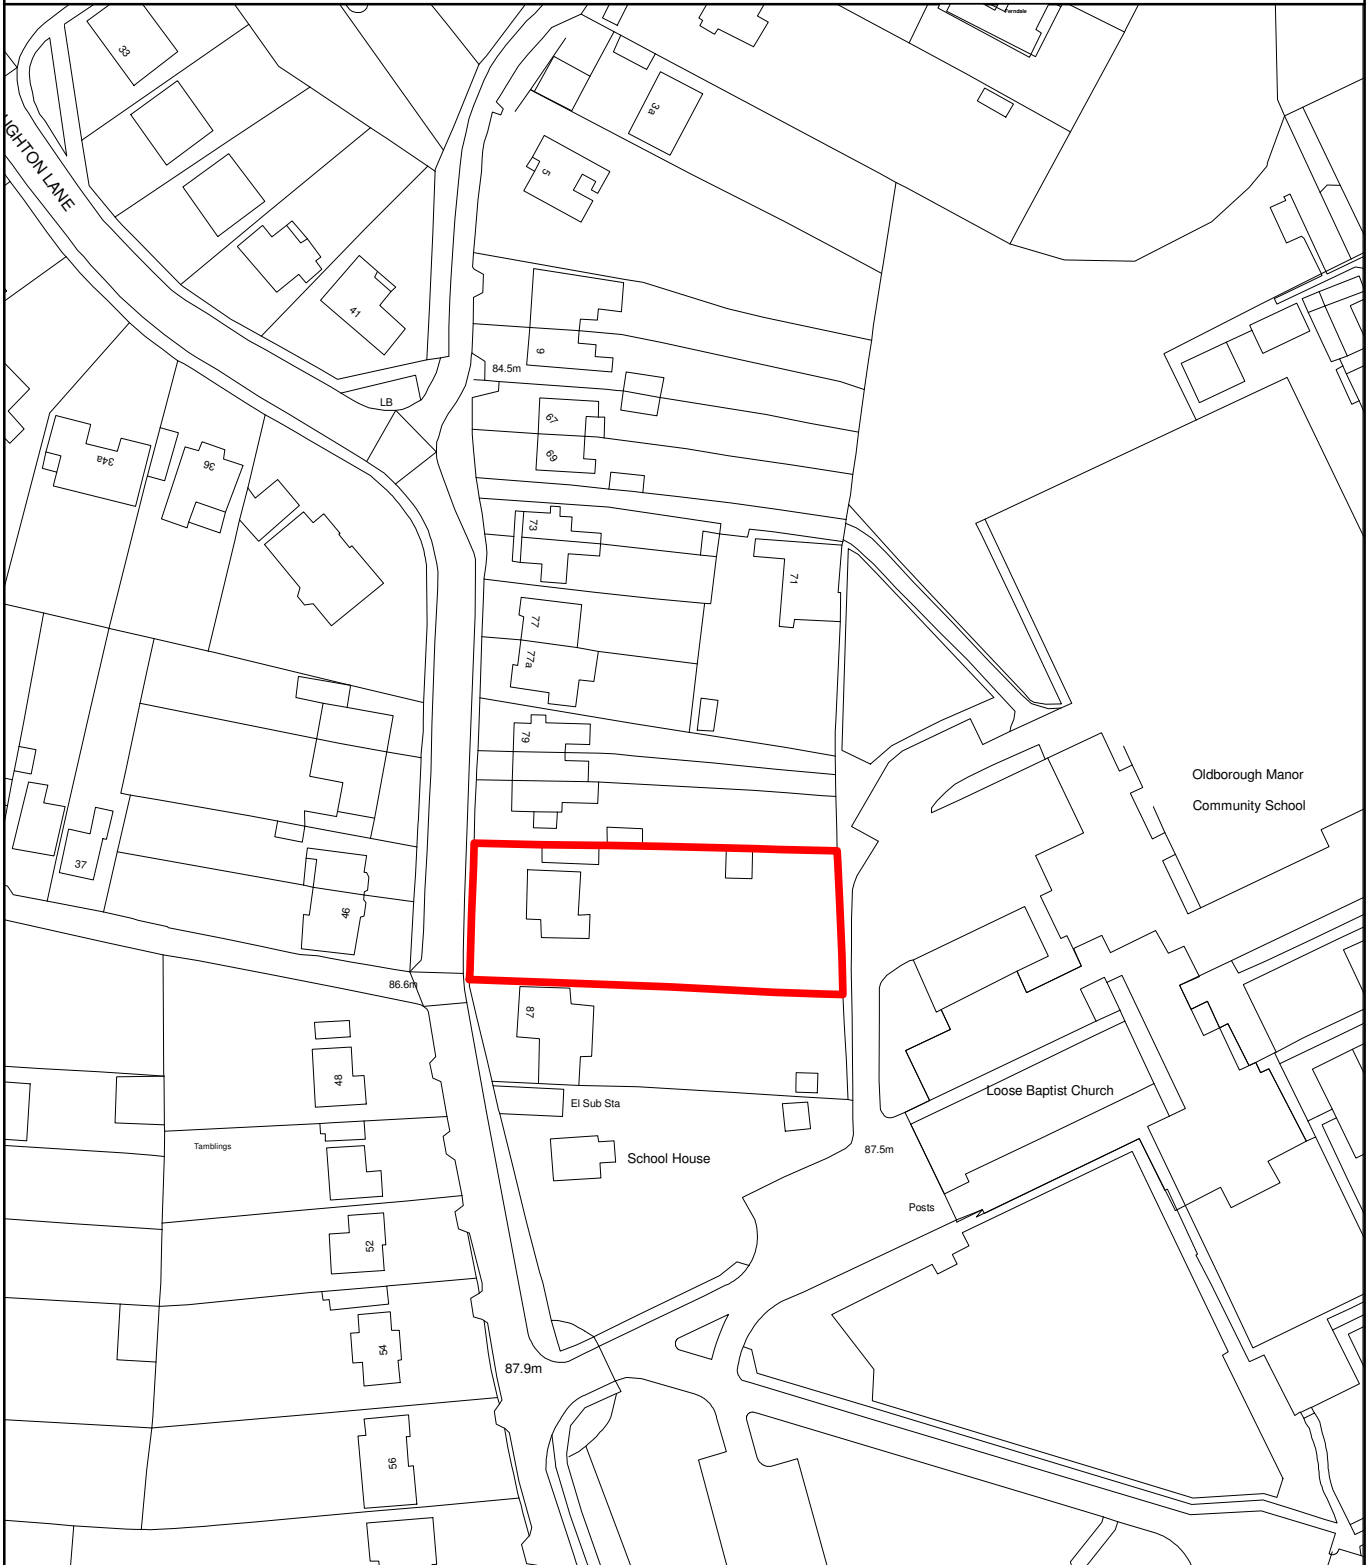

THE MAIDSTONE BOROUGH COUNCIL

PLANNING APPLICATION NUMBER: MA/14/0279

GRID REF: TQ7653

85 BOUGHTON LANE,
MAIDSTONE.

This copy has been produced specifically for Planning and Building Control Purposes only. No further copies may be made. Reproduced from the Ordnance Survey mapping with the permission of the Controller of Her Majesty's Stationary Office ©Crown Copyright. Unauthorised reproduction infringes Crown Copyright and may lead to prosecution or civil proceedings. The Maidstone Borough Council No. 100019636, 2014. Scale 1:1250