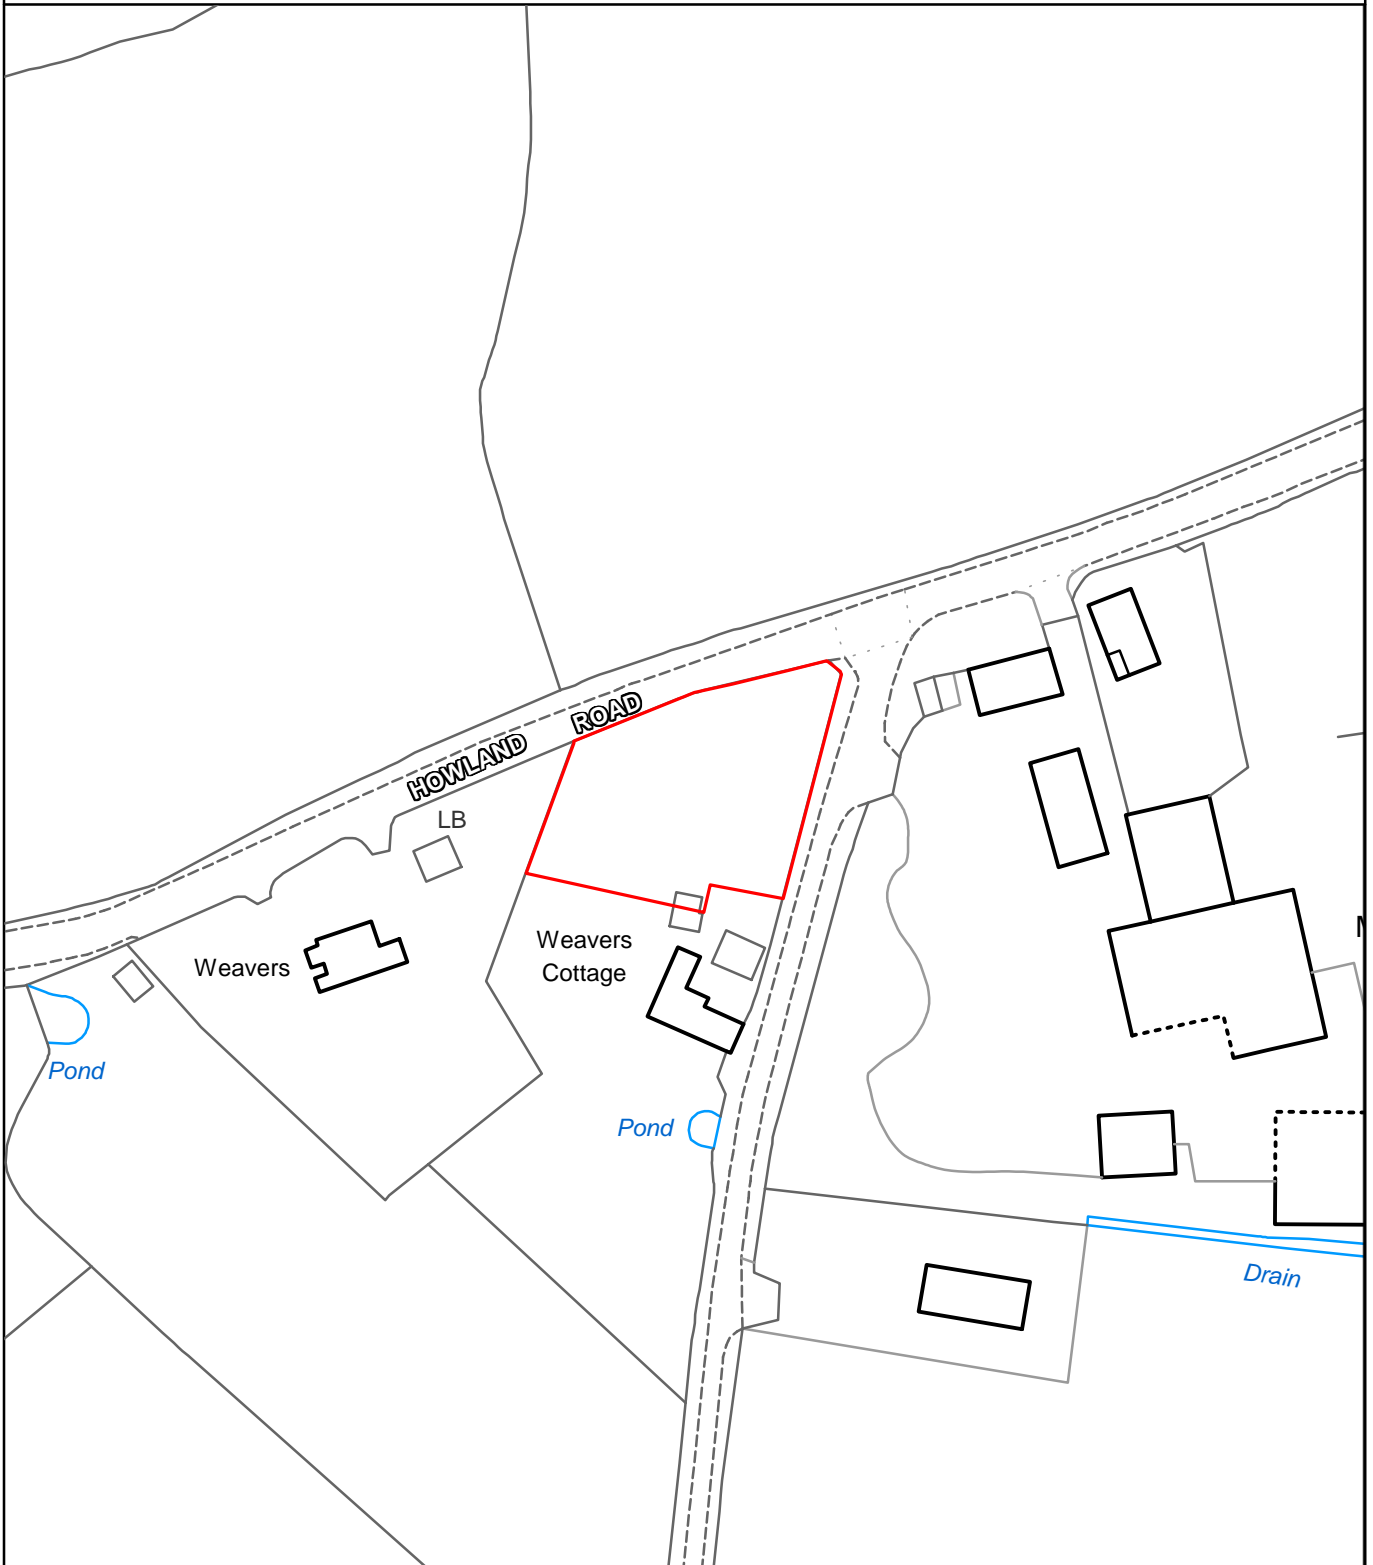

THE MAIDSTONE BOROUGH COUNCIL

Weavers Cottage,
Copper Lane, Marden,
Tonbridge,
Kent,
TN12 9DH

MBC Ref: MA 13/2220

Reproduced from the Ordnance Survey mapping with the permission of the Controller of Her Majesty's Stationary Office ©Crown Copyright. Unauthorised reproduction infringes Crown Copyright and may lead to prosecution or civil proceedings. The Maidstone Borough Council Licence No. 100019636, 2014. Scale 1:1250