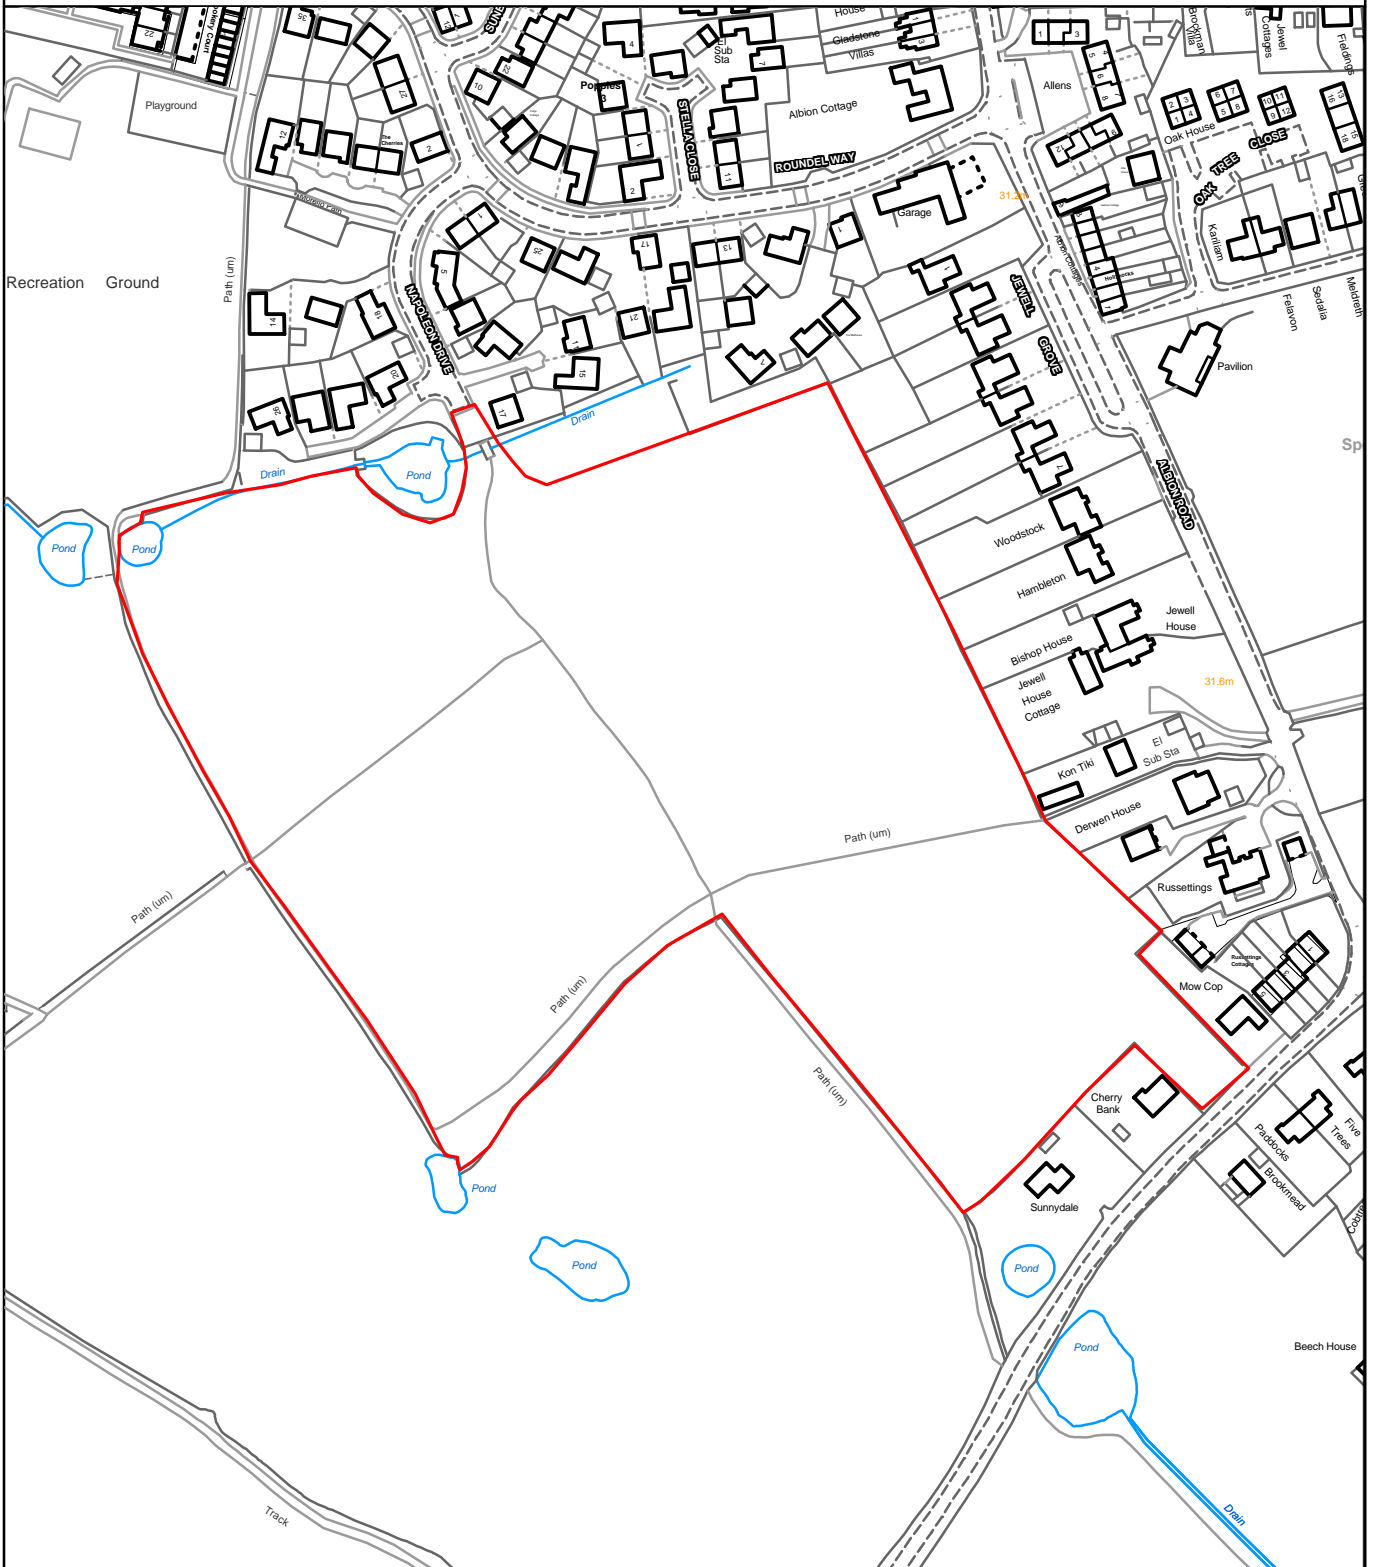

THE MAIDSTONE BOROUGH COUNCIL

Land At Stanley Farms,
Plain Road, Marden,
Kent,
TN12 9EH

MBC Ref: MA 13/1585

Reproduced from the Ordnance Survey mapping with the permission of the Controller of Her Majesty's Stationary Office ©Crown Copyright. Unauthorised reproduction infringes Crown Copyright and may lead to prosecution or civil proceedings. The Maidstone Borough Council Licence No. 100019636, 2014. Scale 1:2500