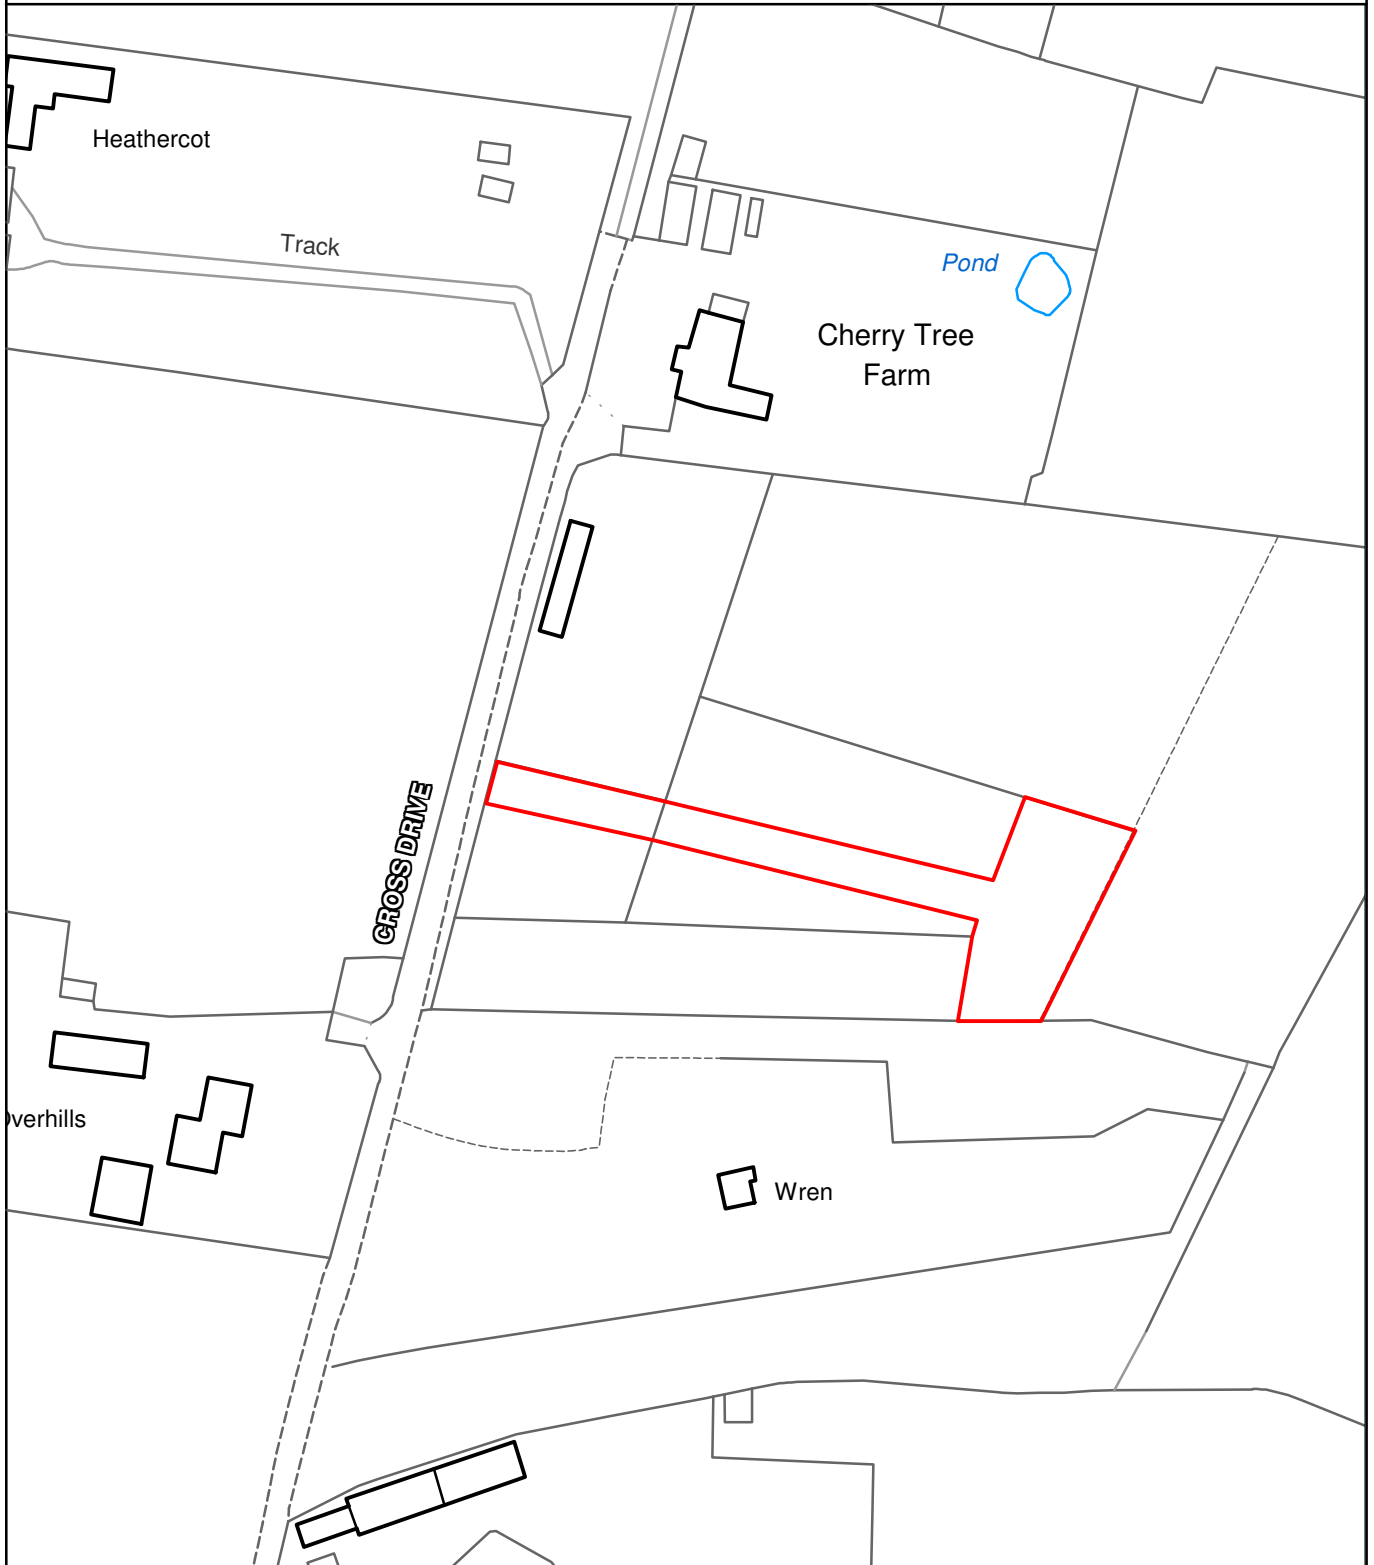

THE MAIDSTONE BOROUGH COUNCIL

Kwana, Cross Drive
Kingswood
Maidstone
ME17 3NP

MBC Ref: MA/12/1829

Reproduced from the Ordnance Survey mapping with the permission of the Controller of Her Majesty's Stationary Office ©Crown Copyright. Unauthorised reproduction infringes Crown Copyright and may lead to prosecution or civil proceedings. The Maidstone Borough Council Licence No. 100019636, 2014. Scale 1:1250