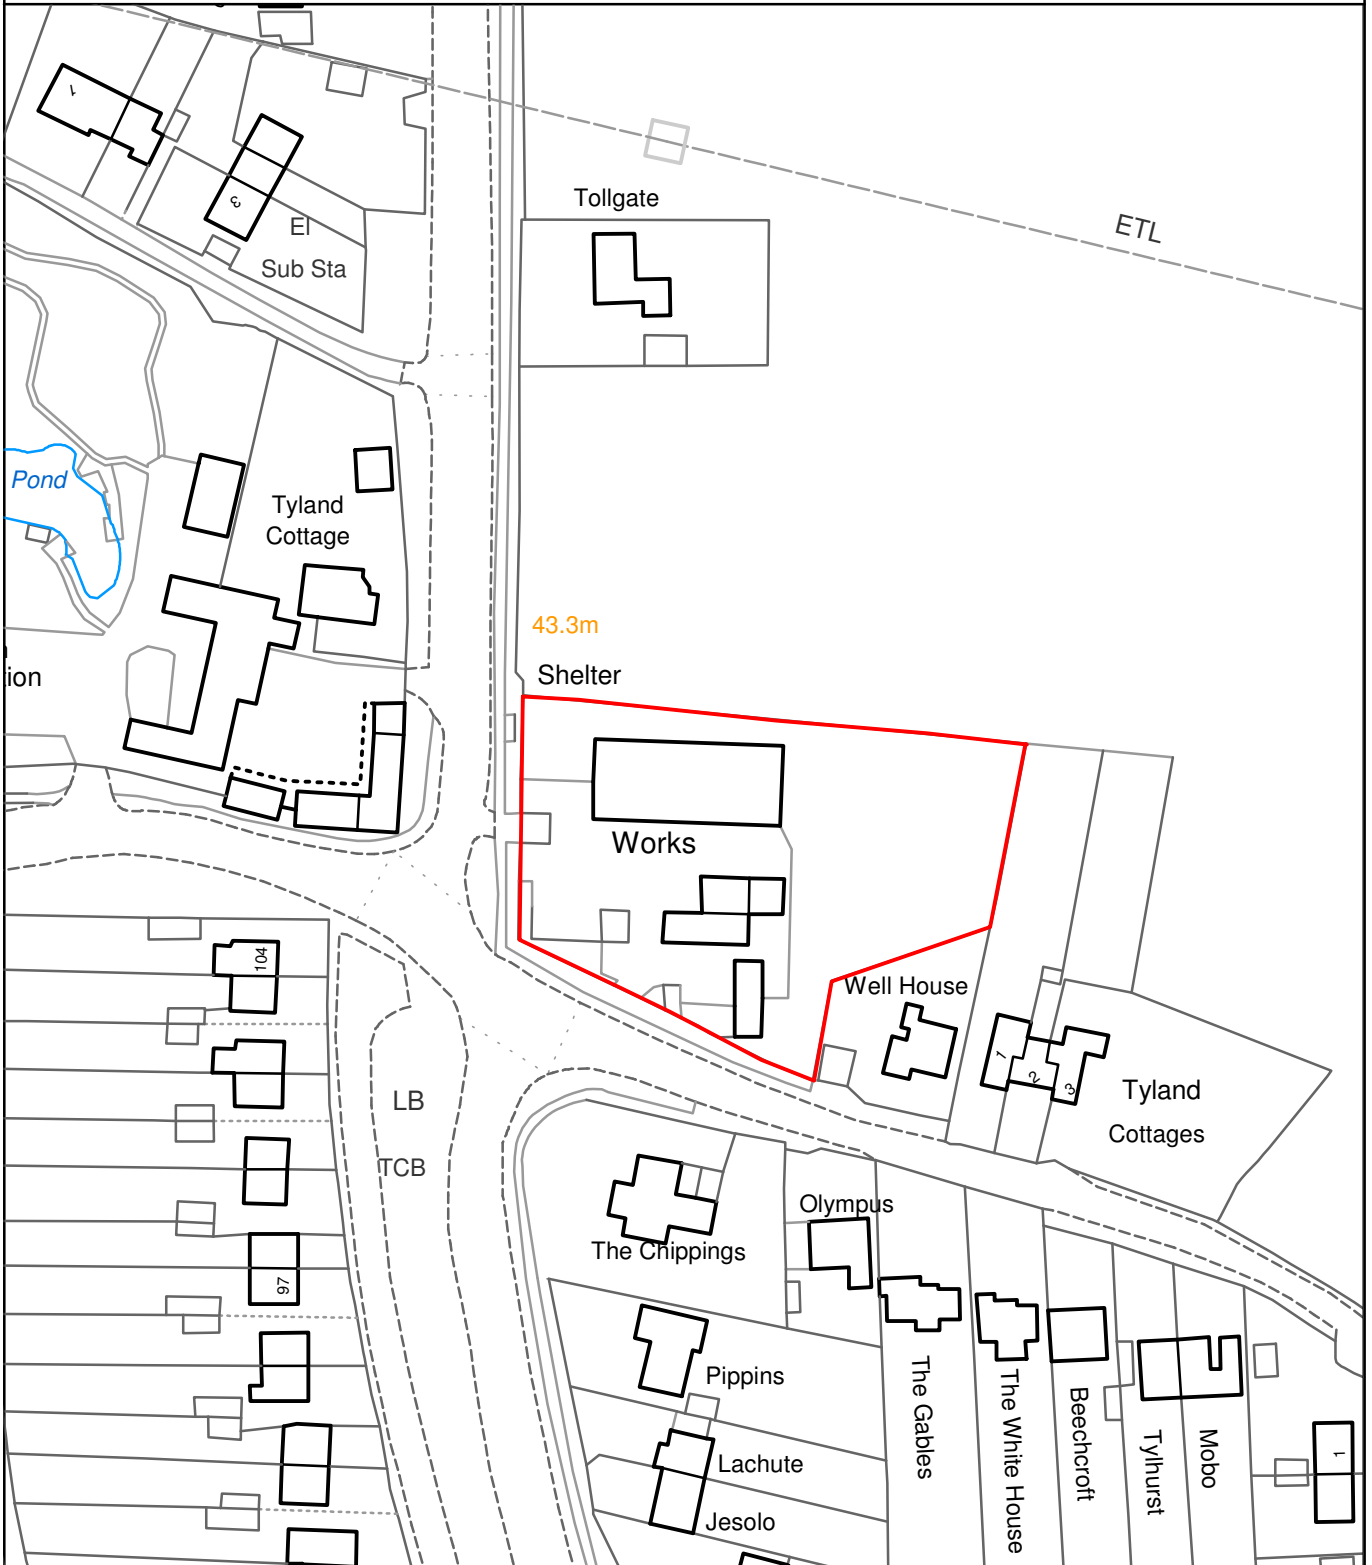

THE MAIDSTONE BOROUGH COUNCIL

Tyland Corer
Tyland Lane
Sandling
Kent
ME14 3BL

MBC Ref: MA/13/1480

Reproduced from the Ordnance Survey mapping with the permission of the Controller of Her Majesty's Stationary Office ©Crown Copyright. Unauthorised reproduction infringes Crown Copyright and may lead to prosecution or civil proceedings. The Maidstone Borough Council Licence No. 100019636, 2014. Scale 1:1250