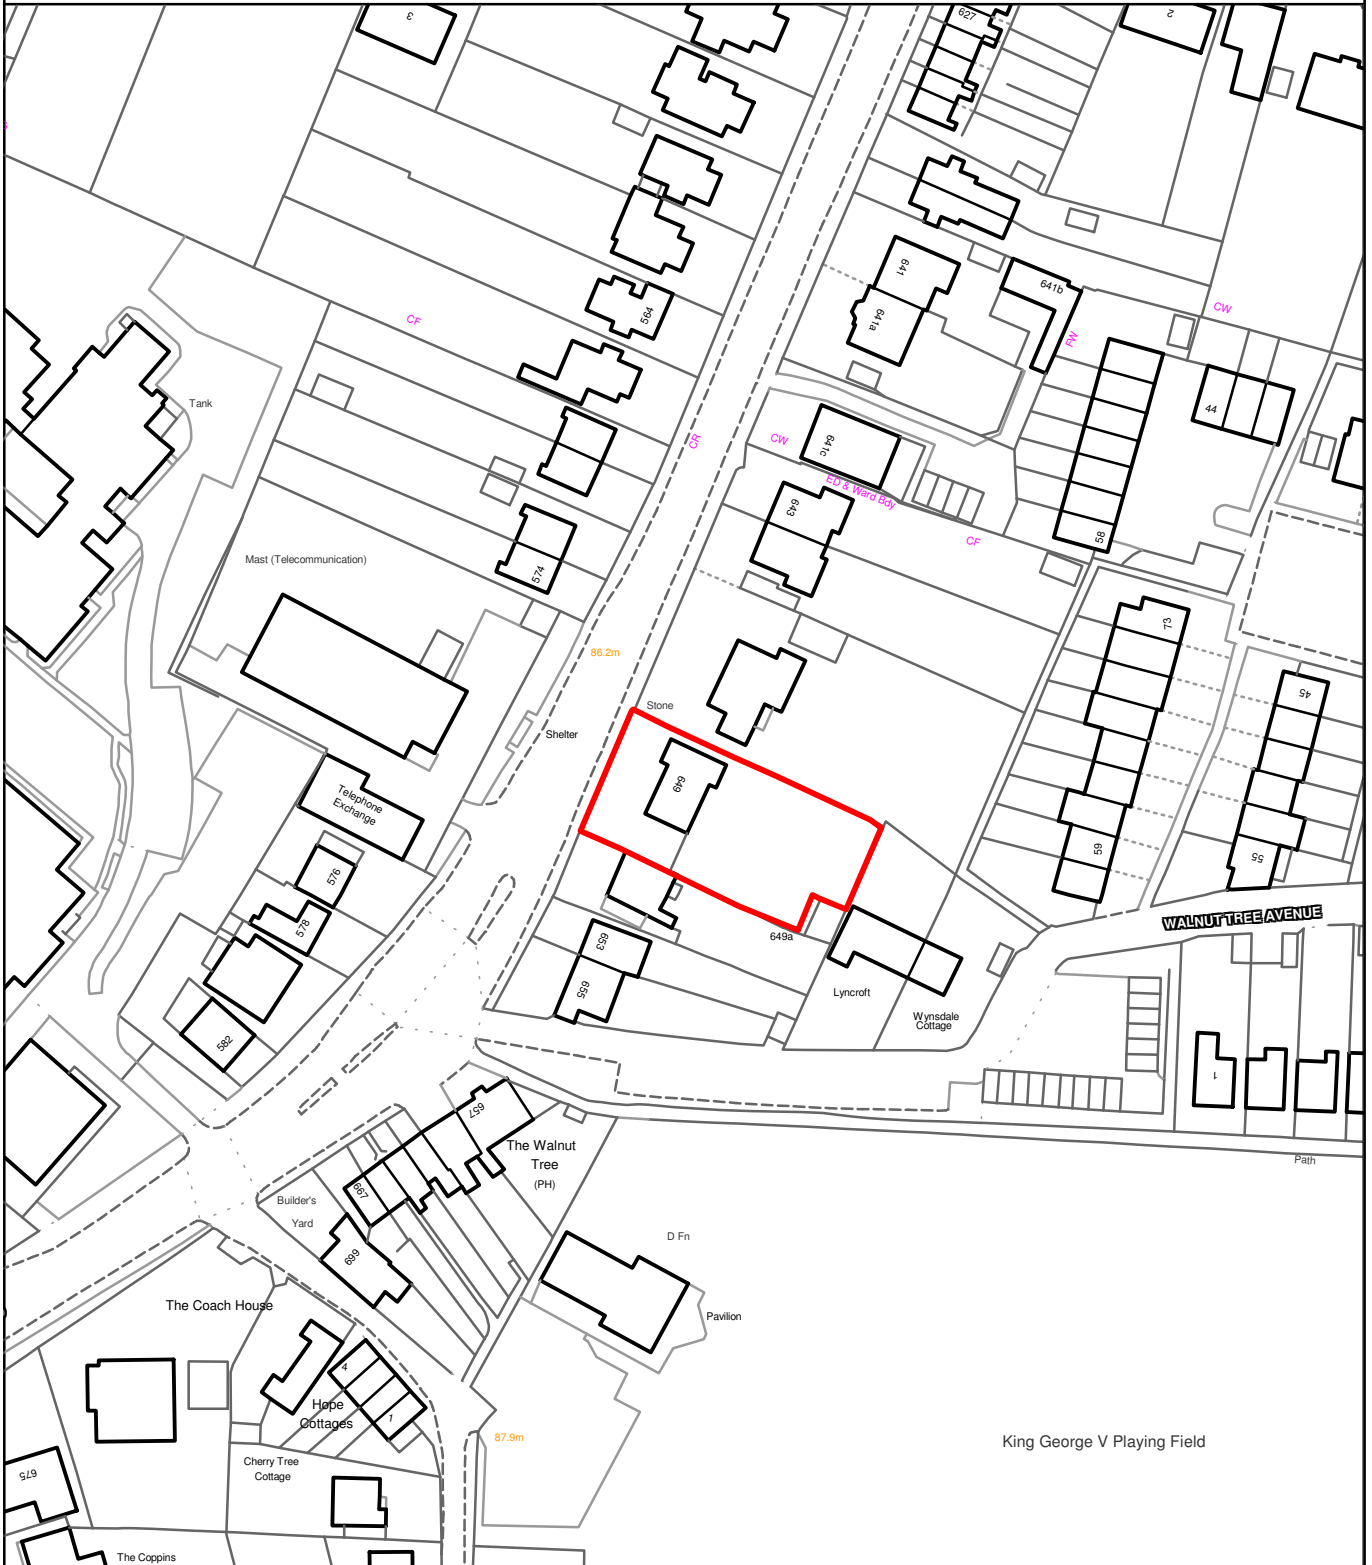

# THE MAIDSTONE BOROUGH COUNCIL

649 Loose Road  
Loose  
Maidstone  
ME15 9UT

MBC Ref: MA/14/0398

Reproduced from the Ordnance Survey mapping with the permission of the Controller of Her Majesty's Stationary Office ©Crown Copyright. Unauthorised reproduction infringes Crown Copyright and may lead to prosecution or civil proceedings. The Maidstone Borough Council Licence No. 100019636, 2014. Scale 1:1250