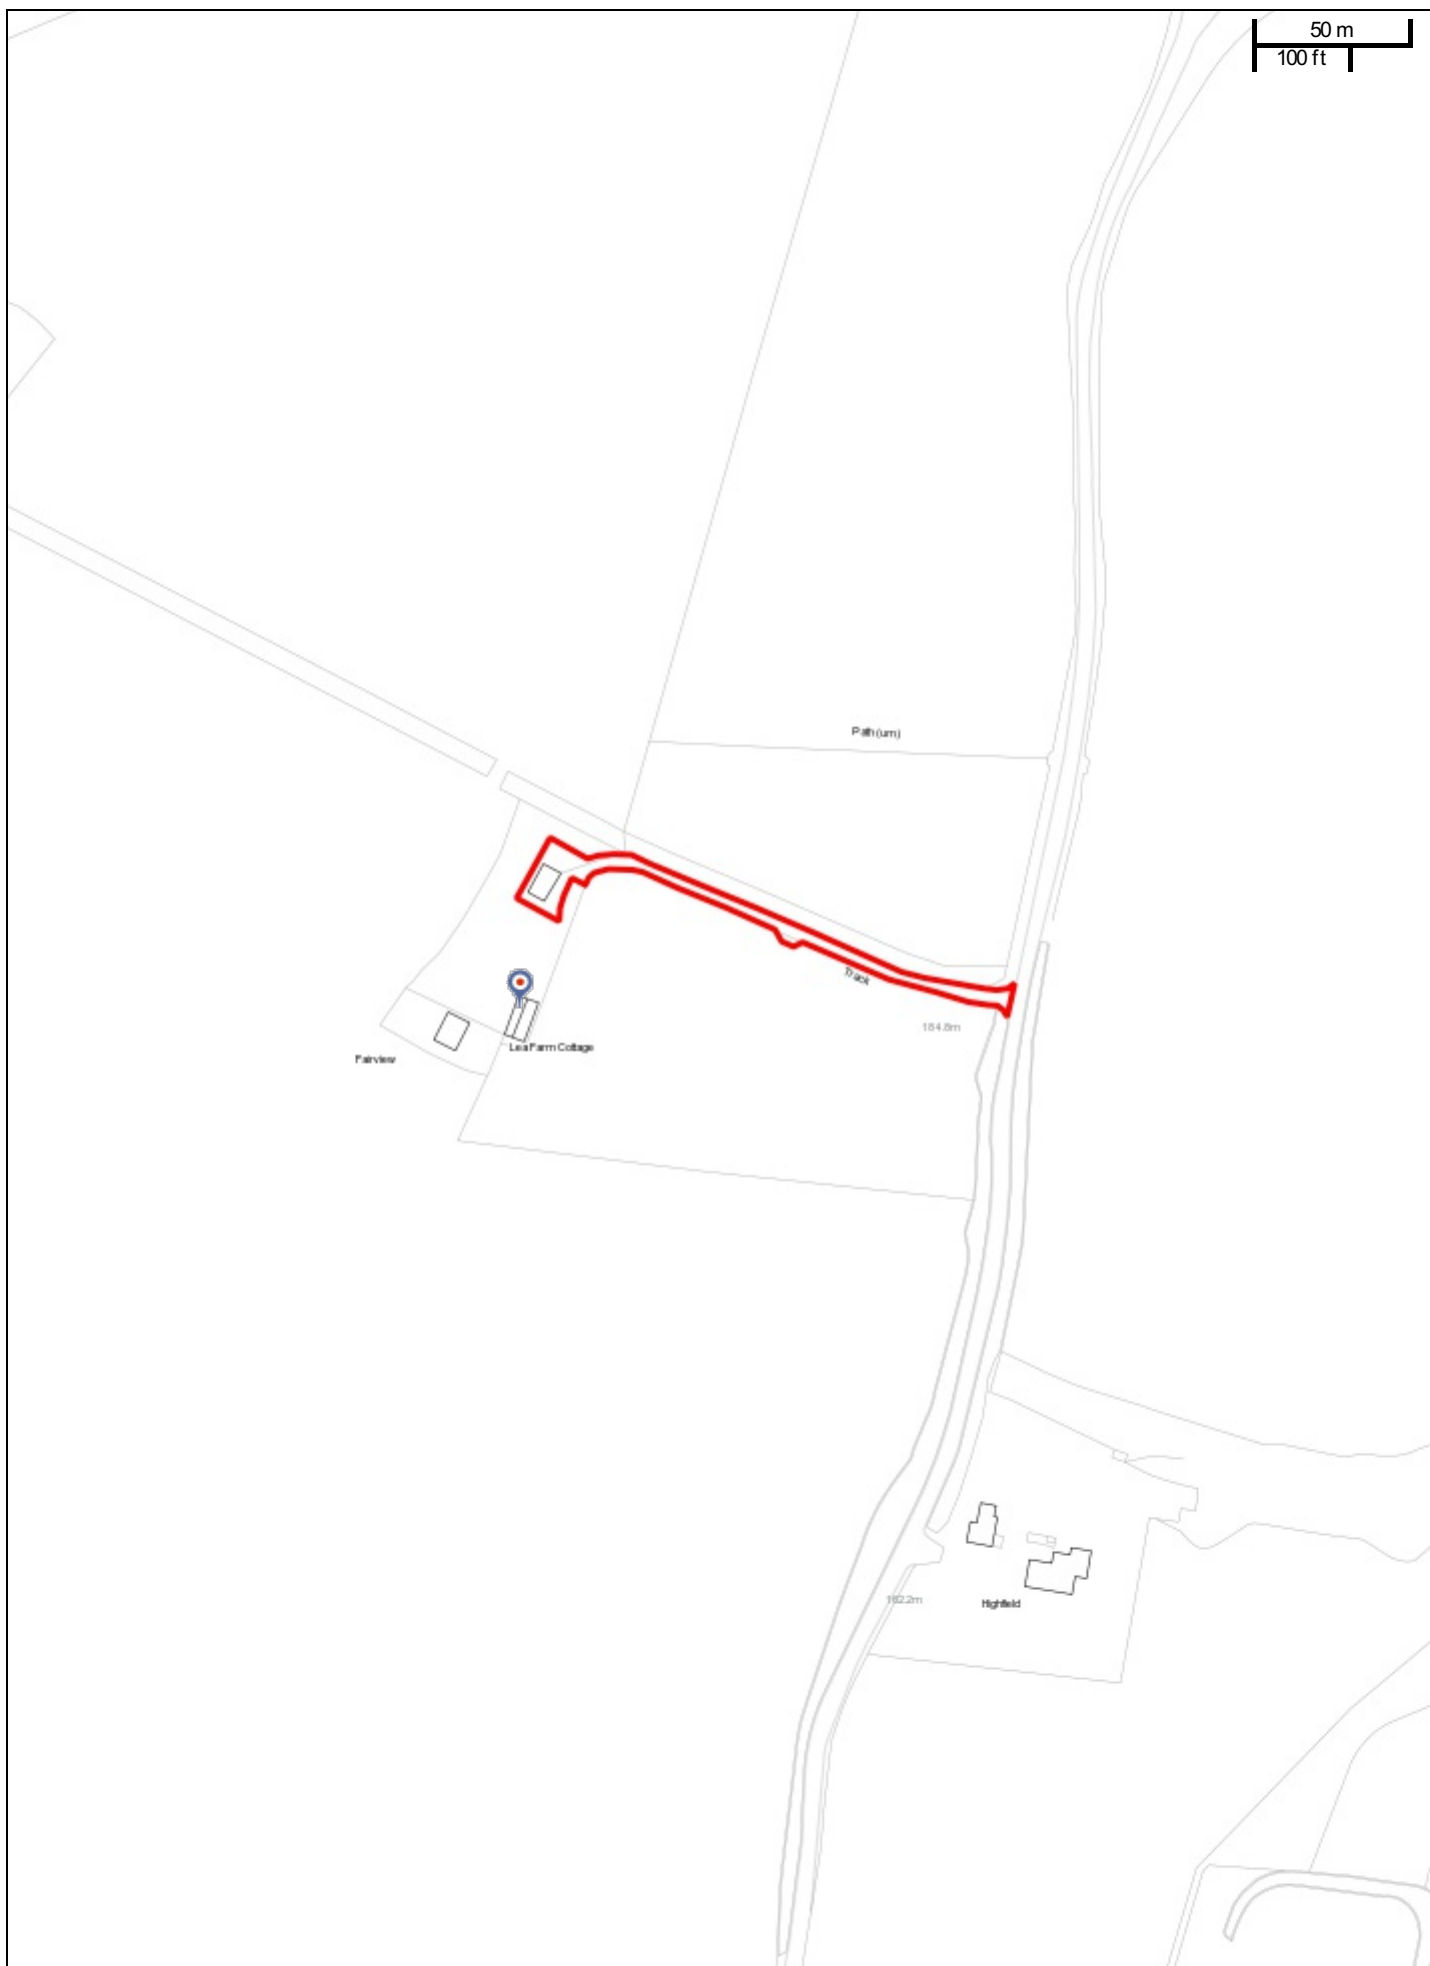

50 m
100 ft

18/501016/FULL - Lea Farm, Faversham Road, Lenham, ME17 2EX

Scale: 1:2500

Printed on: 16/5/2018 at 9:50 AM by JoannaW

© Astun Technology Ltd