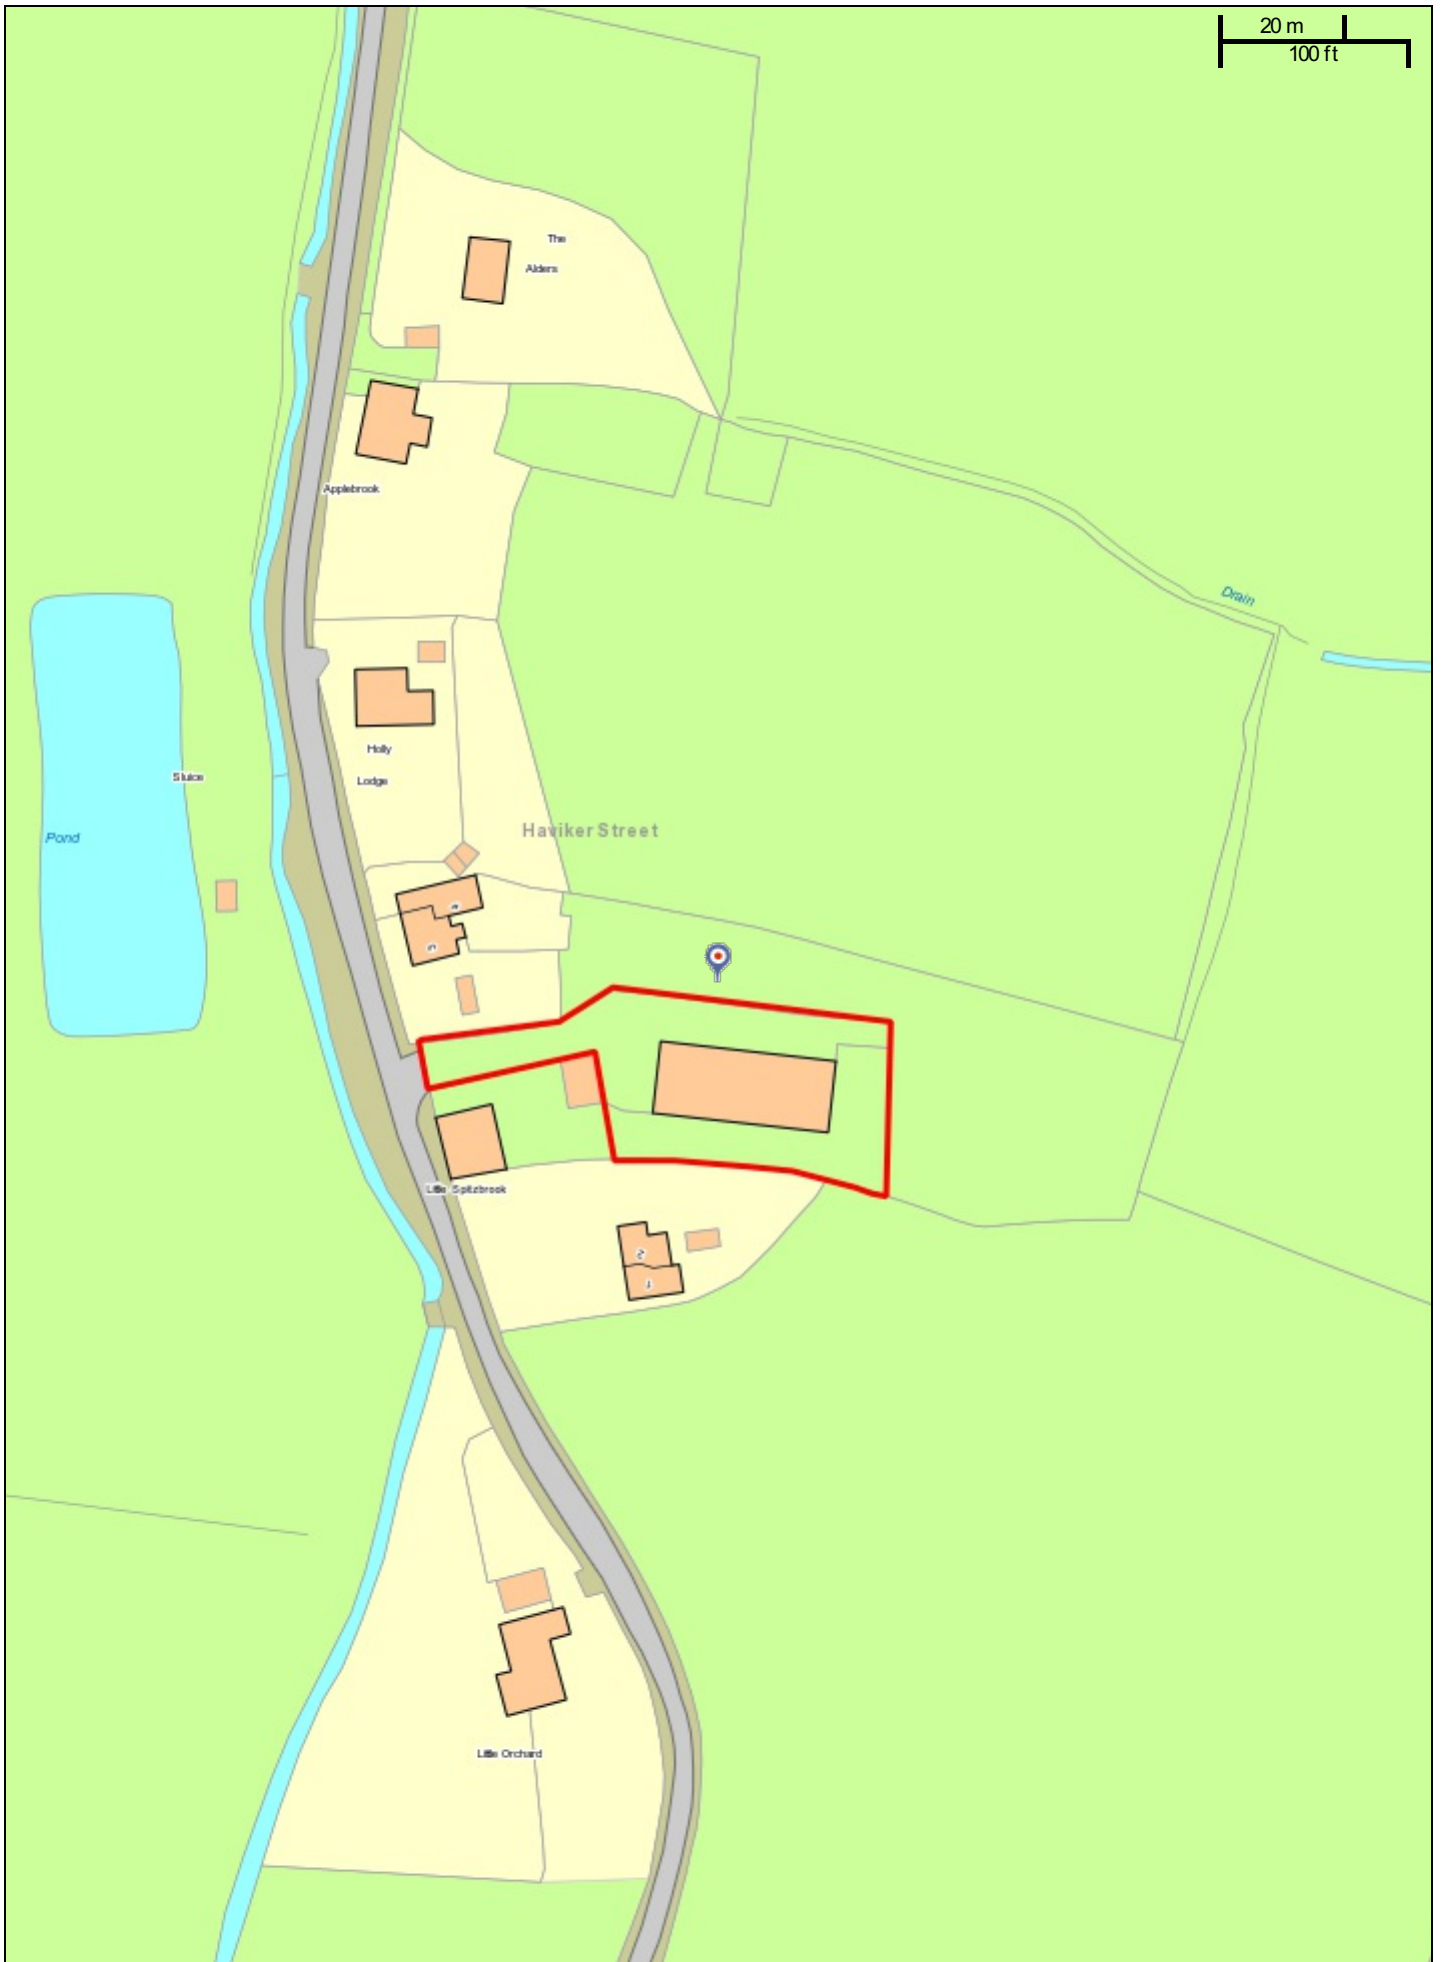

20 m
100 ft

20/500442/FULL Little Spitzbrook Farm, Haviker Street, Collier Street, Kent

Scale: 1:1250

Printed on: 16/3/2020 at 12:21 PM by JoannaW

© Astun Technology Ltd